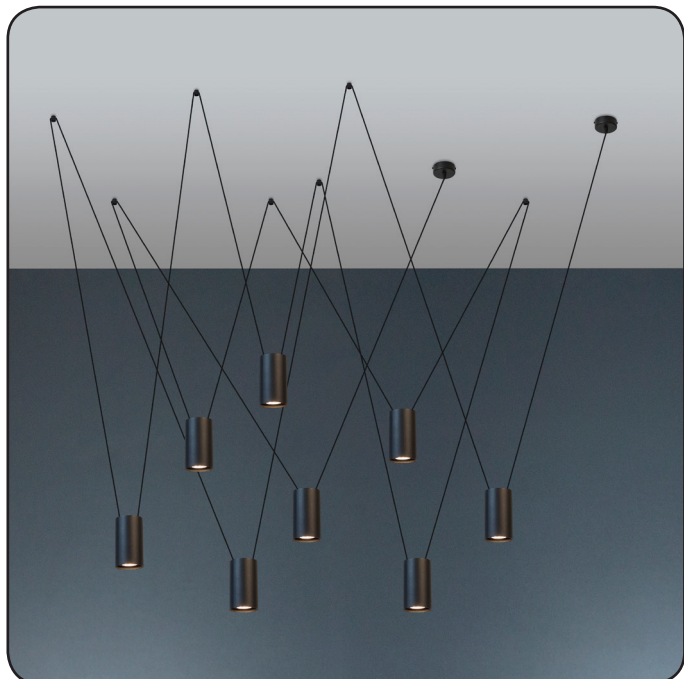

## Suspension lamp

Imperium Light

## ACCENT

I398IO.O5.O5

Height:	100 cm
Diameter:	5.6 cm
Height of lampshade:	9.5 cm
Lampholder / Socket:	MR16 GU10
Number of light sources:	8
Max. wattage:	50 W (watts)
Voltage:	230 V (volt)
Material:	metal
Color:	black
Lamp included:	no
Protection class:	IP20