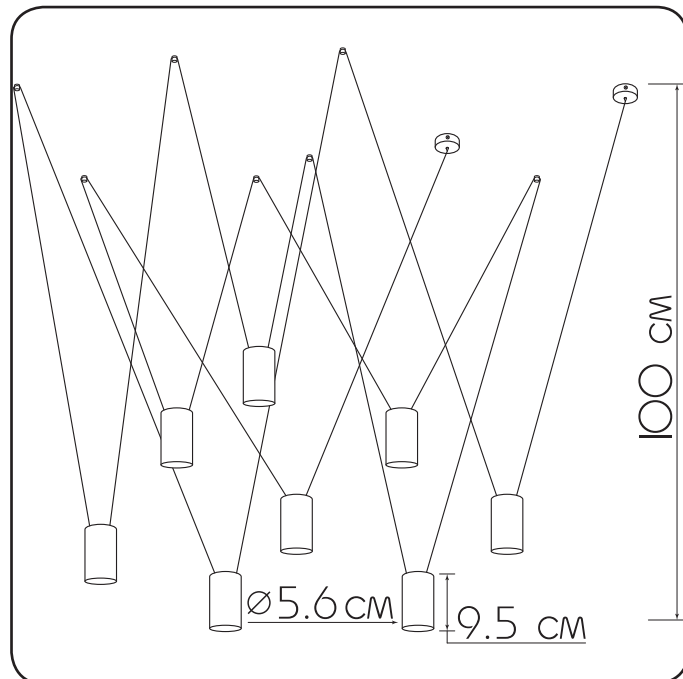

## Suspension lamp

Imperium Light

## ACCENT

I398IO.O5.O5

Height:	100 cm
Diameter:	5.6 cm
Height of lampshade:	9.5 cm
Lampholder / Socket:	MR16 GU10
Number of light sources:	8
Max. wattage:	50 W (watts)
Voltage:	230 V (volt)
Material:	metal
Color:	black
Lamp included:	no
Protection class:	IP20