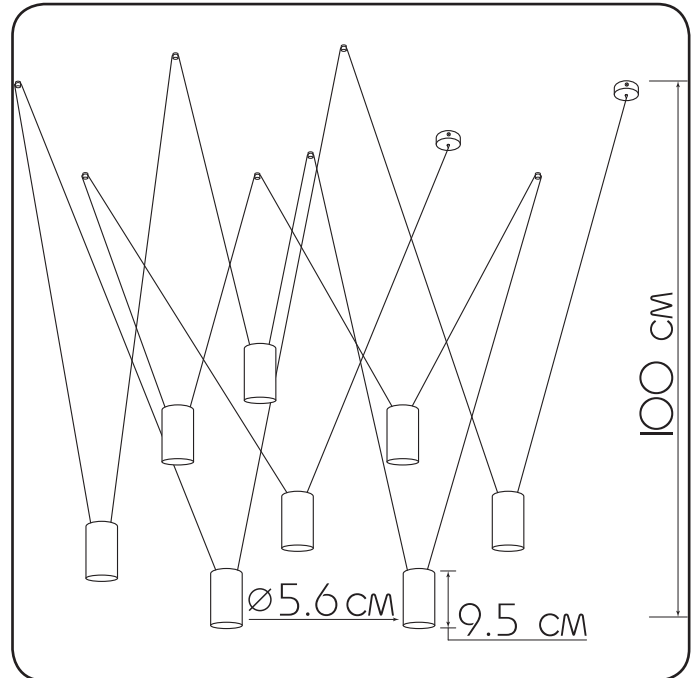

## Suspension lamp

Imperium Light

## ACCENT

I39810.01.01

|                          |              |
|--------------------------|--------------|
| Height:                  | 100 cm       |
| Diameter:                | 5.6 cm       |
| Height of lampshade:     | 9.5 cm       |
| Lampholder / Socket:     | MR16 GU10    |
| Number of light sources: | 8            |
| Max. wattage:            | 50 W (watts) |
| Voltage:                 | 230 V (volt) |
| Material:                | metal        |
| Color:                   | white        |
| Lamp included:           | no           |
| Protection class:        | IP20         |