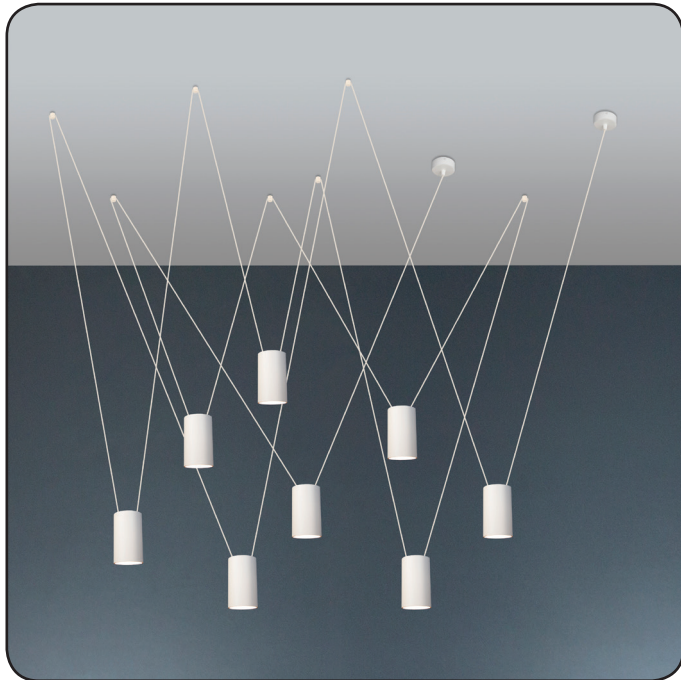

## Suspension lamp

Imperium Light

## ACCENT

I39810.01.01

|                          |              |
|--------------------------|--------------|
| Height:                  | 100 cm       |
| Diameter:                | 5.6 cm       |
| Height of lampshade:     | 9.5 cm       |
| Lampholder / Socket:     | MR16 GU10    |
| Number of light sources: | 8            |
| Max. wattage:            | 50 W (watts) |
| Voltage:                 | 230 V (volt) |
| Material:                | metal        |
| Color:                   | white        |
| Lamp included:           | no           |
| Protection class:        | IP20         |