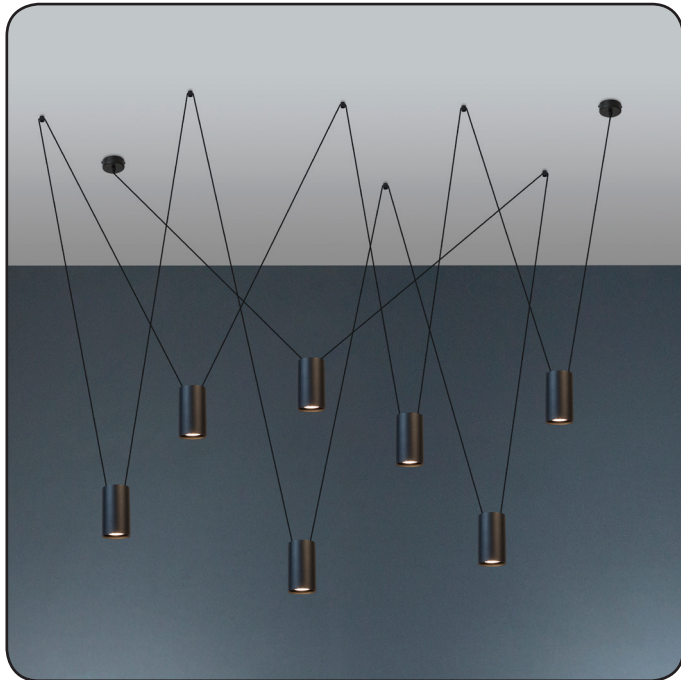

## Suspension lamp

Imperium Light

## ACCENT

I39710.05.05

Height:	100 cm
Diameter:	5.6 cm
Height of lampshade:	9.5 cm
Lampholder / Socket:	MR16 GU10
Number of light sources:	7
Max. wattage:	50 W (watts)
Voltage:	230 V (volt)
Material:	metal
Color:	black
Lamp included:	no
Protection class:	IP20