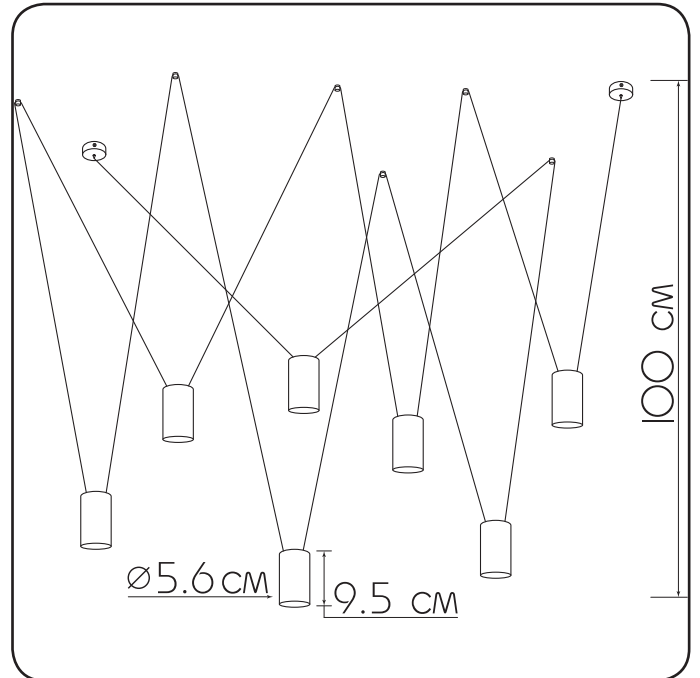

## Suspension lamp

Imperium Light

## ACCENT

I39710.05.05

Height:	100 cm
Diameter:	5.6 cm
Height of lampshade:	9.5 cm
Lampholder / Socket:	MR16 GU10
Number of light sources:	7
Max. wattage:	50 W (watts)
Voltage:	230 V (volt)
Material:	metal
Color:	black
Lamp included:	no
Protection class:	IP20