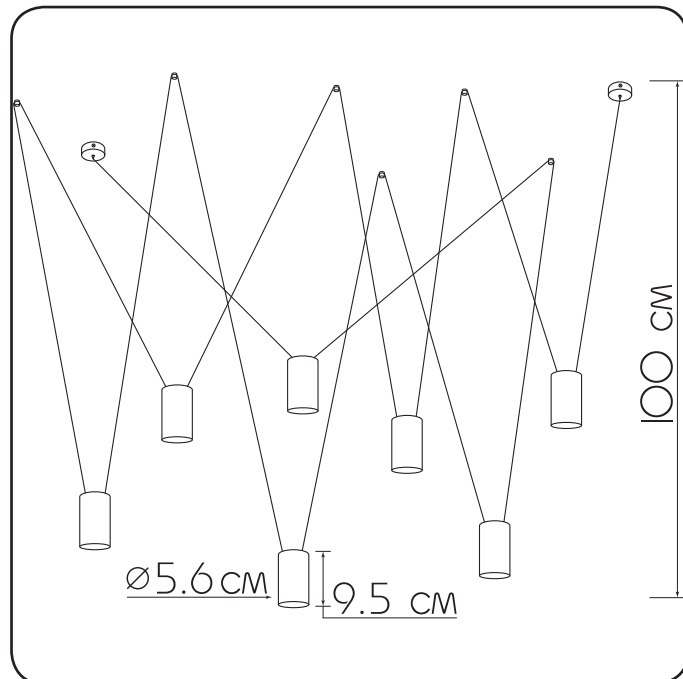

Suspension lamp

Imperium Light

ACCENT

I39710.01.01

Height:	100 cm
Diameter:	5.6 cm
Height of lampshade:	9.5 cm
Lampholder / Socket:	MR16 GU10
Number of light sources:	7
Max. wattage:	50 W (watts)
Voltage:	230 V (volt)
Material:	metal
Color:	white
Lamp included:	no
Protection class:	IP20