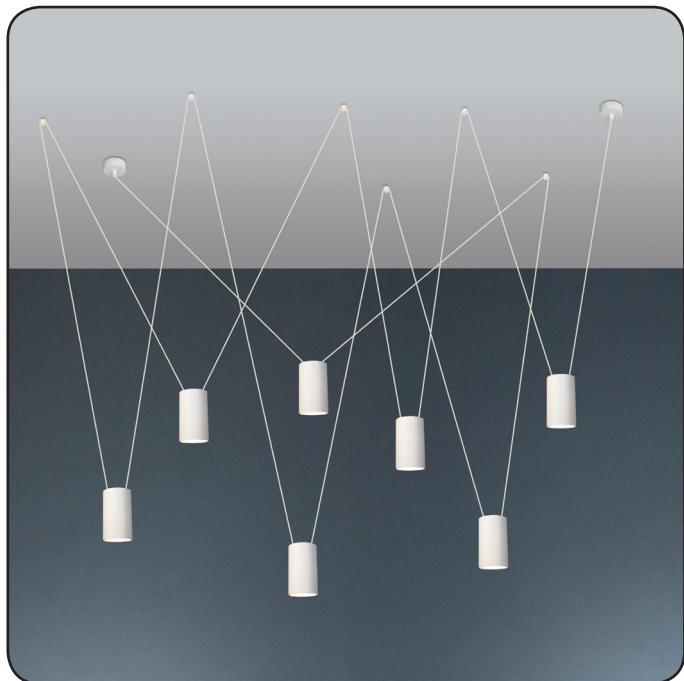

Suspension lamp

Imperium Light

ACCENT

I39710.01.01

Height:	100 cm
Diameter:	5.6 cm
Height of lampshade:	9.5 cm
Lampholder / Socket:	MR16 GU10
Number of light sources:	7
Max. wattage:	50 W (watts)
Voltage:	230 V (volt)
Material:	metal
Color:	white
Lamp included:	no
Protection class:	IP20