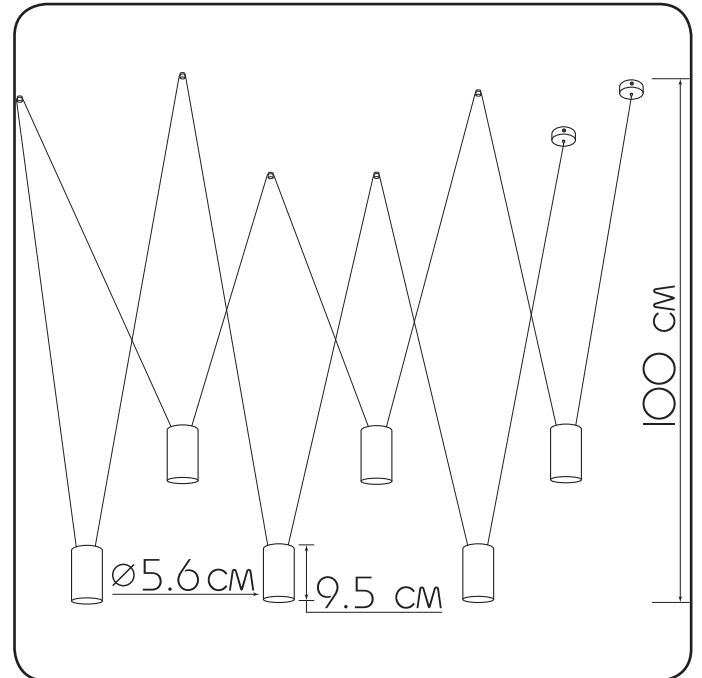

## ACCENT

I396IO.O5.O5

Height:	100 cm
Diameter:	5.6 cm
Height of lampshade:	9.5 cm
Lampholder / Socket:	MR16 GU10
Number of light sources:	6
Max. wattage:	50 W (watts)
Voltage:	230 V (volt)
Material:	metal
Color:	black
Lamp included:	no
Protection class:	IP20