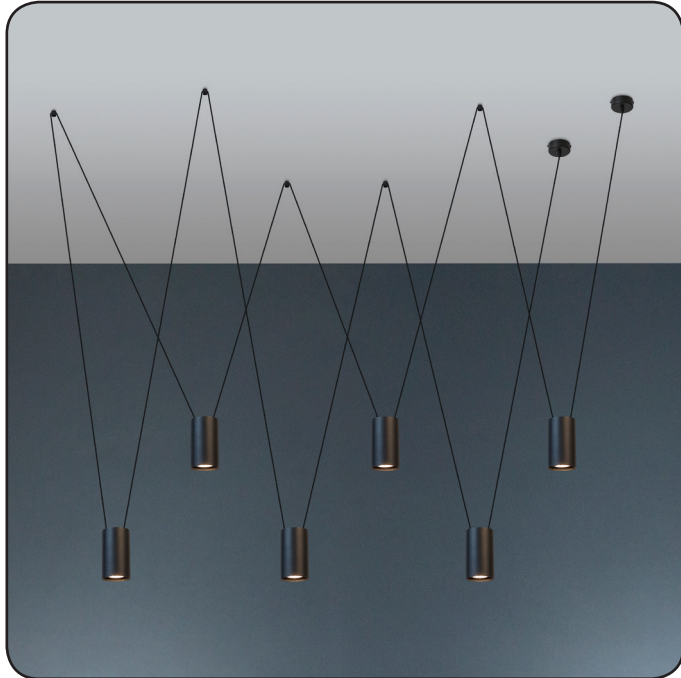

## Suspension lamp

Imperium Light

## ACCENT

I396IO.O5.O5

Height:	100 cm
Diameter:	5.6 cm
Height of lampshade:	9.5 cm
Lampholder / Socket:	MR16 GU10
Number of light sources:	6
Max. wattage:	50 W (watts)
Voltage:	230 V (volt)
Material:	metal
Color:	black
Lamp included:	no
Protection class:	IP20