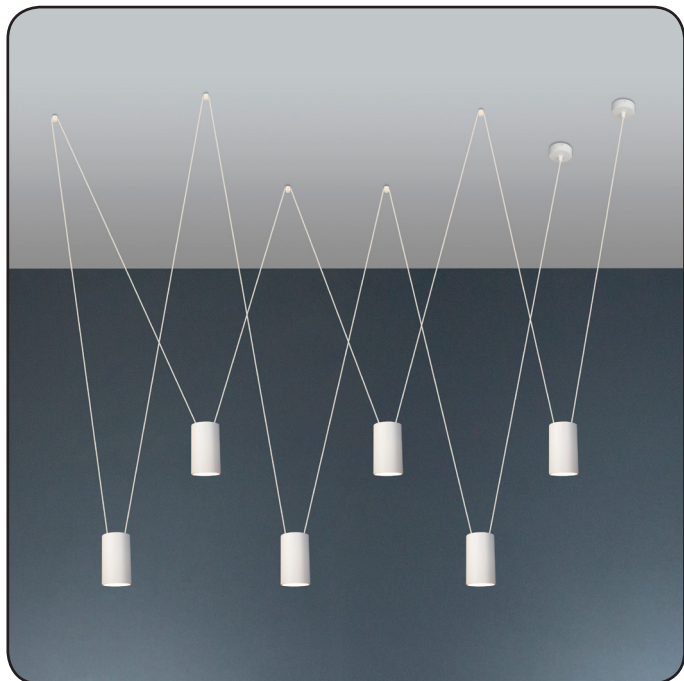

## Suspension lamp

Imperium Light

## ACCENT

I39610.01.01

Height:	100 cm
Diameter:	5.6 cm
Height of lampshade:	9.5 cm
Lampholder / Socket:	MR16 GU10
Number of light sources:	6
Max. wattage:	50 W (watts)
Voltage:	230 V (volt)
Material:	metal
Color:	white
Lamp included:	no
Protection class:	IP20