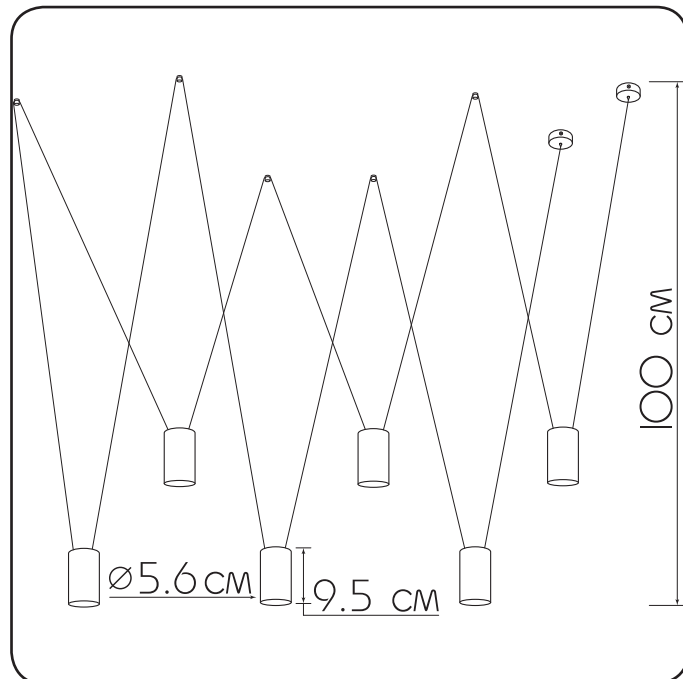

## ACCENT

I39610.01.01

Height:	100 cm
Diameter:	5.6 cm
Height of lampshade:	9.5 cm
Lampholder / Socket:	MR16 GU10
Number of light sources:	6
Max. wattage:	50 W (watts)
Voltage:	230 V (volt)
Material:	metal
Color:	white
Lamp included:	no
Protection class:	IP20