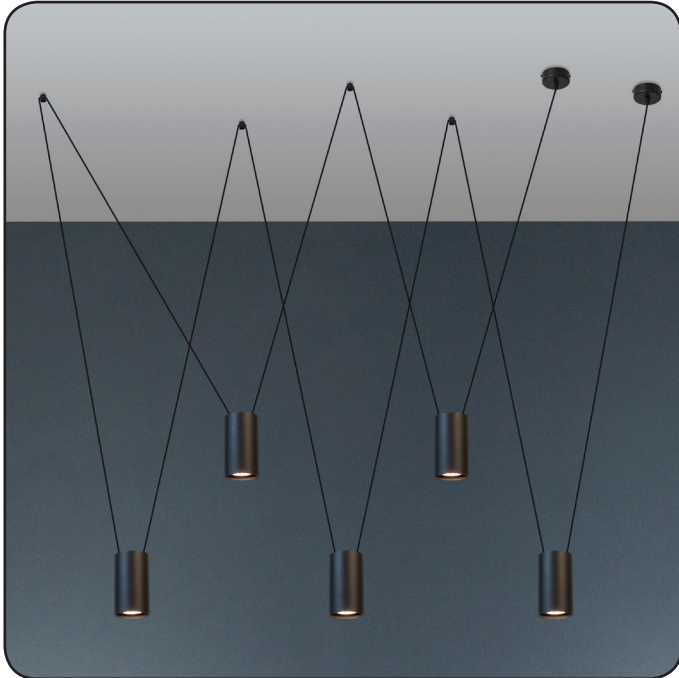

Suspension lamp

Imperium Light

ACCENT

I39510.05.05

Height:	100 cm
Diameter:	5.6 cm
Height of lampshade:	9.5 cm
Lampholder / Socket:	MR16 GU10
Number of light sources:	5
Max. wattage:	50 W (watts)
Voltage:	230 V (volt)
Material:	metal
Color:	black
Lamp included:	no
Protection class:	IP20