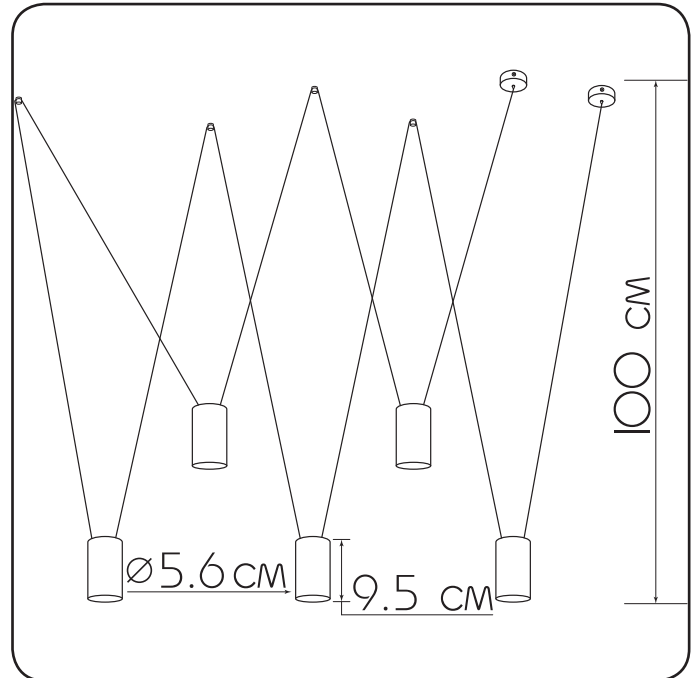

Suspension lamp

Imperium Light

ACCENT

I39510.05.05

Height:	100 cm
Diameter:	5.6 cm
Height of lampshade:	9.5 cm
Lampholder / Socket:	MR16 GU10
Number of light sources:	5
Max. wattage:	50 W (watts)
Voltage:	230 V (volt)
Material:	metal
Color:	black
Lamp included:	no
Protection class:	IP20