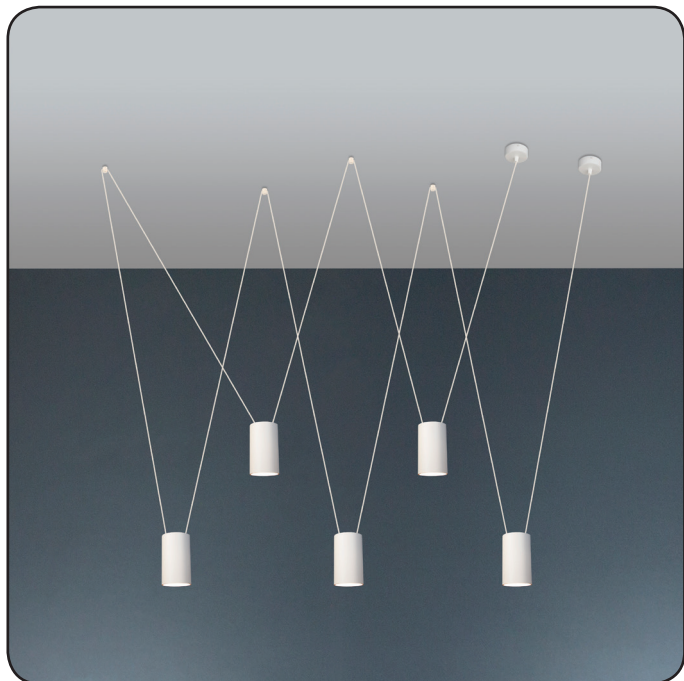

Suspension lamp

Imperium Light

ACCENT

I39510.01.01

Height:	100 cm
Diameter:	5.6 cm
Height of lampshade:	9.5 cm
Lampholder / Socket:	MR16 GU10
Number of light sources:	5
Max. wattage:	50 W (watts)
Voltage:	230 V (volt)
Material:	metal
Color:	white
Lamp included:	no
Protection class:	IP20