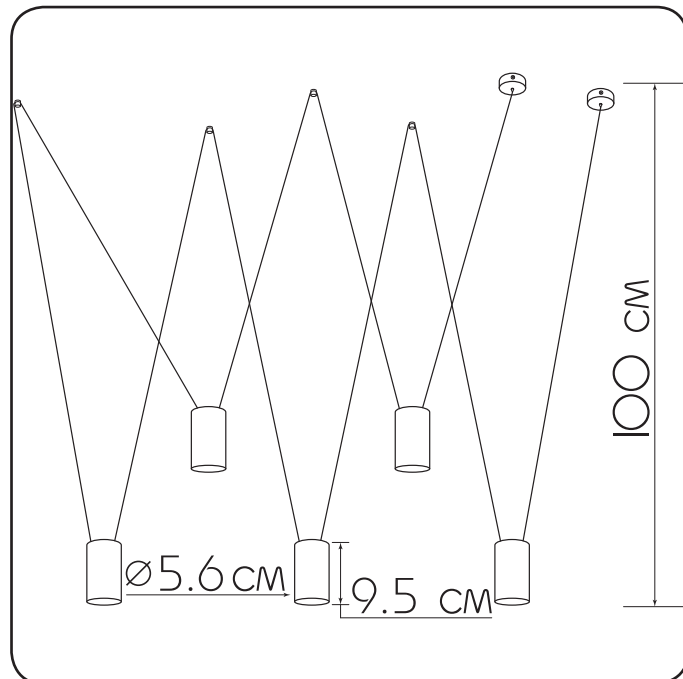

Suspension lamp

Imperium Light

ACCENT

I39510.01.01

Height:	100 cm
Diameter:	5.6 cm
Height of lampshade:	9.5 cm
Lampholder / Socket:	MR16 GU10
Number of light sources:	5
Max. wattage:	50 W (watts)
Voltage:	230 V (volt)
Material:	metal
Color:	white
Lamp included:	no
Protection class:	IP20