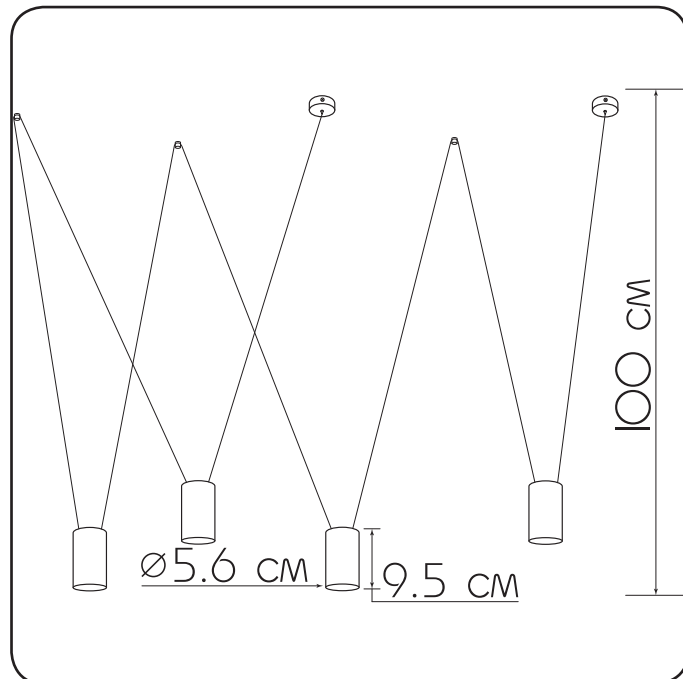

Suspension lamp

Imperium Light

ACCENT

I39410.05.05

Height:	100 cm
Diameter:	5.6 cm
Height of lampshade:	9.5 cm
Lampholder / Socket:	MR16 GU10
Number of light sources:	4
Max. wattage:	50 W (watts)
Voltage:	230 V (volt)
Material:	metal
Color:	black
Lamp included:	no
Protection class:	IP20