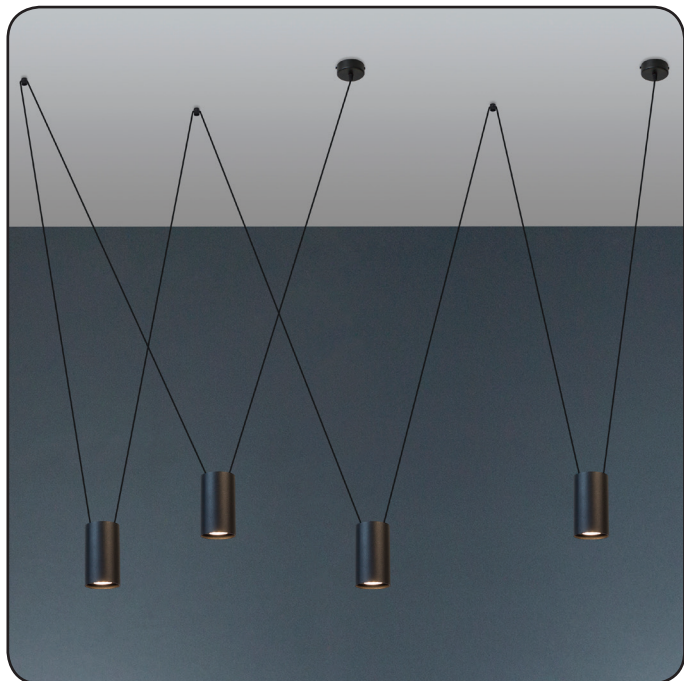

Suspension lamp

Imperium Light

ACCENT

I39410.05.05

Height:	100 cm
Diameter:	5.6 cm
Height of lampshade:	9.5 cm
Lampholder / Socket:	MR16 GU10
Number of light sources:	4
Max. wattage:	50 W (watts)
Voltage:	230 V (volt)
Material:	metal
Color:	black
Lamp included:	no
Protection class:	IP20