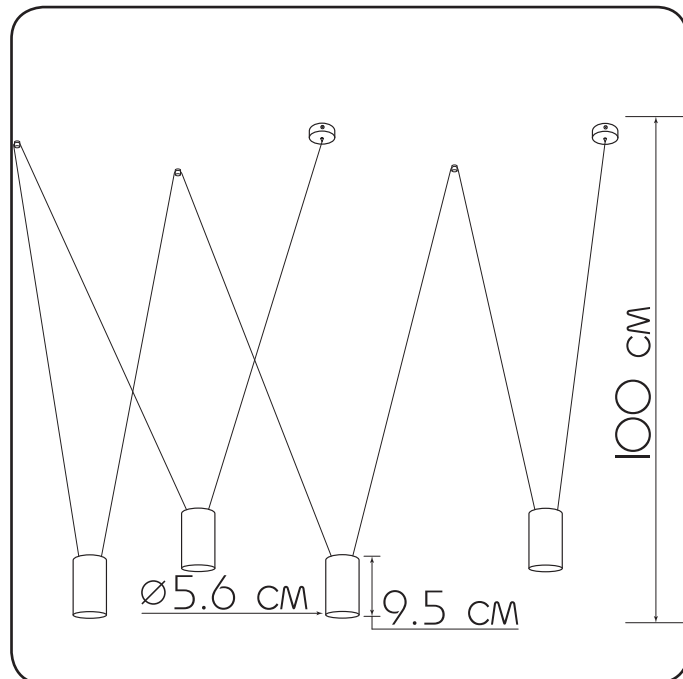

Suspension lamp

Imperium Light

ACCENT

I39410.01.01

Height:	100 cm
Diameter:	5.6 cm
Height of lampshade:	9.5 cm
Lampholder / Socket:	MR16 GU10
Number of light sources:	4
Max. wattage:	50 W (watts)
Voltage:	230 V (volt)
Material:	metal
Color:	white
Lamp included:	no
Protection class:	IP20