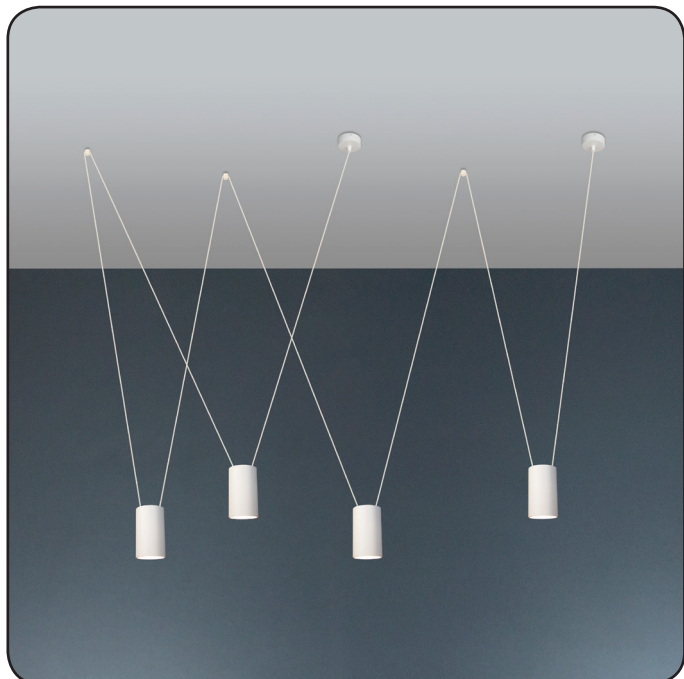

Suspension lamp

Imperium Light

ACCENT

I39410.01.01

Height:	100 cm
Diameter:	5.6 cm
Height of lampshade:	9.5 cm
Lampholder / Socket:	MR16 GU10
Number of light sources:	4
Max. wattage:	50 W (watts)
Voltage:	230 V (volt)
Material:	metal
Color:	white
Lamp included:	no
Protection class:	IP20