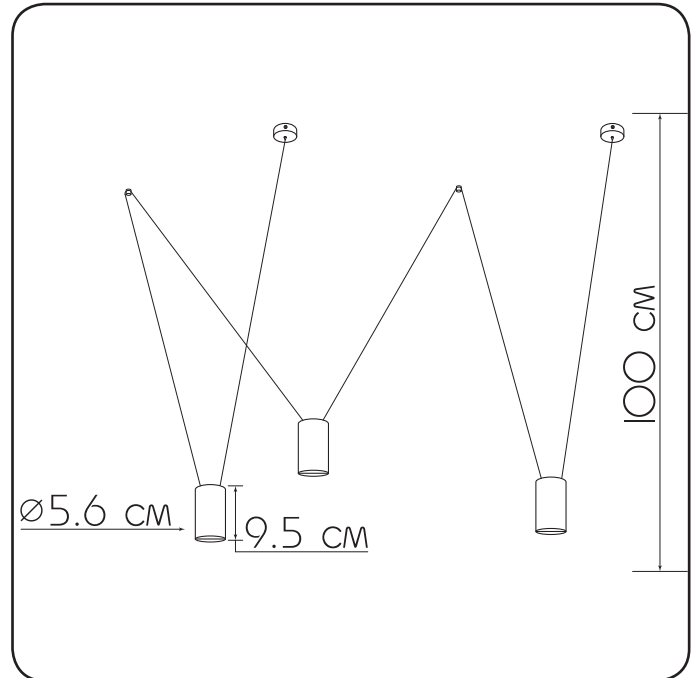

Suspension lamp

Imperium Light

ACCENT

I393IO.O5.O5

Height:	100 cm
Diameter:	5.6 cm
Height of lampshade:	9.5 cm
Lampholder / Socket:	MR16 GU10
Number of light sources:	3
Max. wattage:	50 W (watts)
Voltage:	230 V (volt)
Material:	metal
Color:	black
Lamp included:	no
Protection class:	IP20