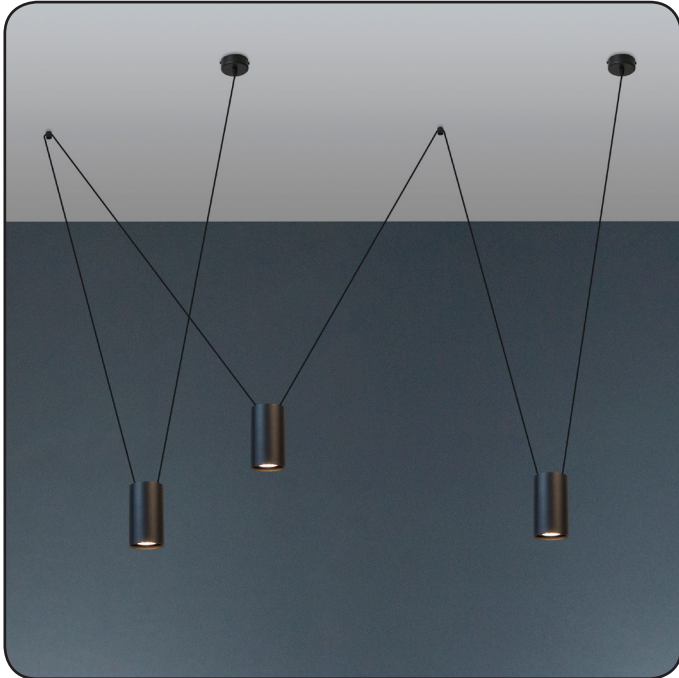

Suspension lamp

Imperium Light

ACCENT

I393IO.O5.O5

Height:	100 cm
Diameter:	5.6 cm
Height of lampshade:	9.5 cm
Lampholder / Socket:	MR16 GU10
Number of light sources:	3
Max. wattage:	50 W (watts)
Voltage:	230 V (volt)
Material:	metal
Color:	black
Lamp included:	no
Protection class:	IP20