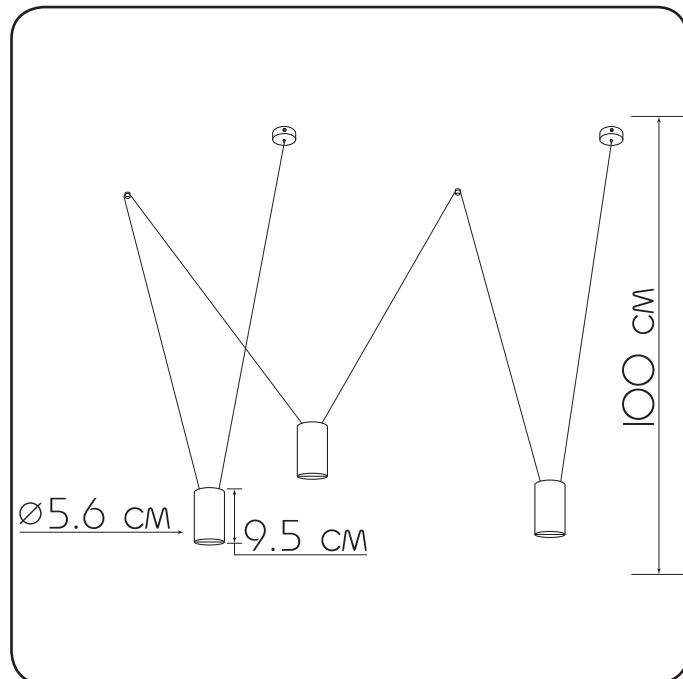

Suspension lamp

Imperium Light

ACCENT

I39310.01.01

Height:	100 cm
Diameter:	5.6 cm
Height of lampshade:	9.5 cm
Lampholder / Socket:	MR16 GU10
Number of light sources:	3
Max. wattage:	50 W (watts)
Voltage:	230 V (volt)
Material:	metal
Color:	white
Lamp included:	no
Protection class:	IP20