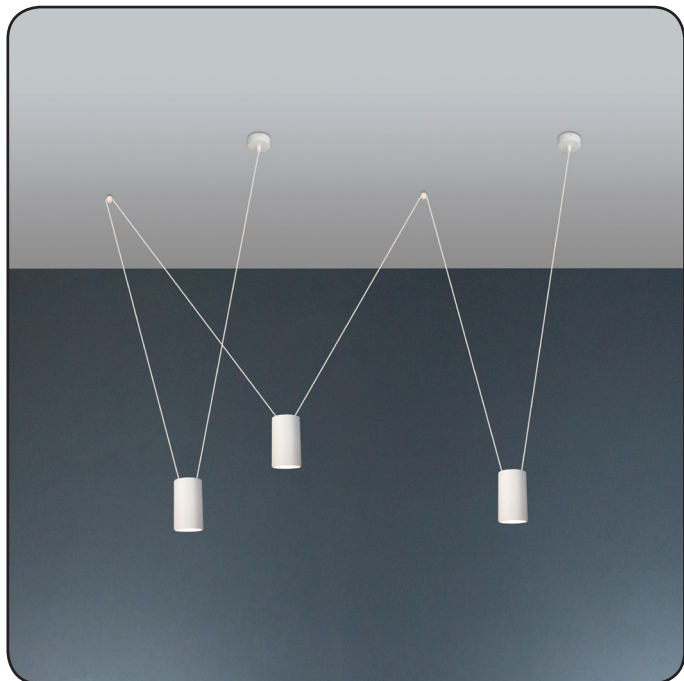

Suspension lamp

Imperium Light

ACCENT

I39310.01.01

Height:	100 cm
Diameter:	5.6 cm
Height of lampshade:	9.5 cm
Lampholder / Socket:	MR16 GU10
Number of light sources:	3
Max. wattage:	50 W (watts)
Voltage:	230 V (volt)
Material:	metal
Color:	white
Lamp included:	no
Protection class:	IP20