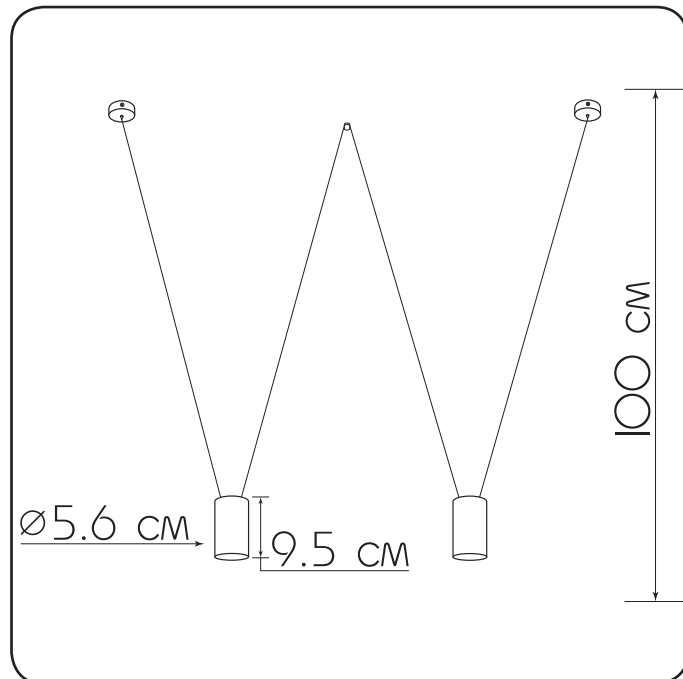

## ACCENT

I39210.05.05

Height:	100 cm
Diameter:	5.6 cm
Height of lampshade:	9.5 cm
Lampholder / Socket:	MR16 GU10
Number of light sources:	2
Max. wattage:	50 W (watts)
Voltage:	230 V (volt)
Material:	metal
Color:	black
Lamp included:	no
Protection class:	IP20