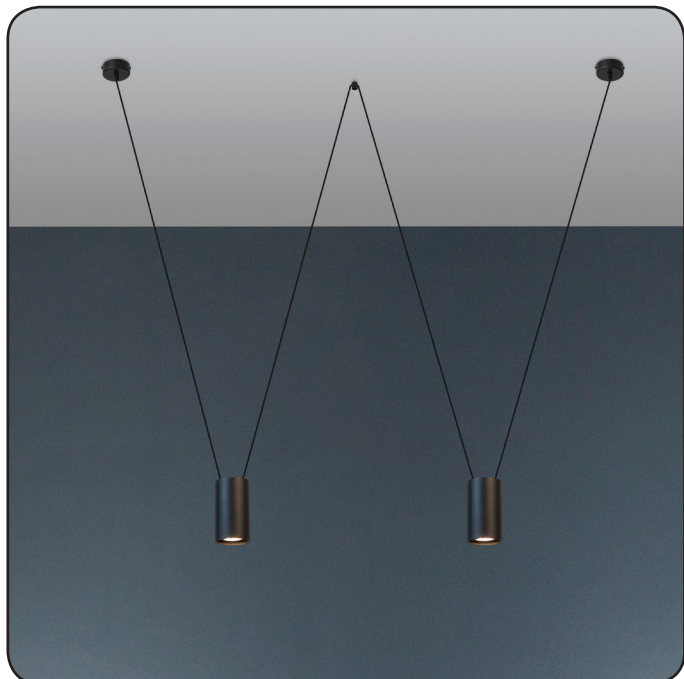

## Suspension lamp

Imperium Light

## ACCENT

I39210.05.05

Height:	100 cm
Diameter:	5.6 cm
Height of lampshade:	9.5 cm
Lampholder / Socket:	MR16 GU10
Number of light sources:	2
Max. wattage:	50 W (watts)
Voltage:	230 V (volt)
Material:	metal
Color:	black
Lamp included:	no
Protection class:	IP20