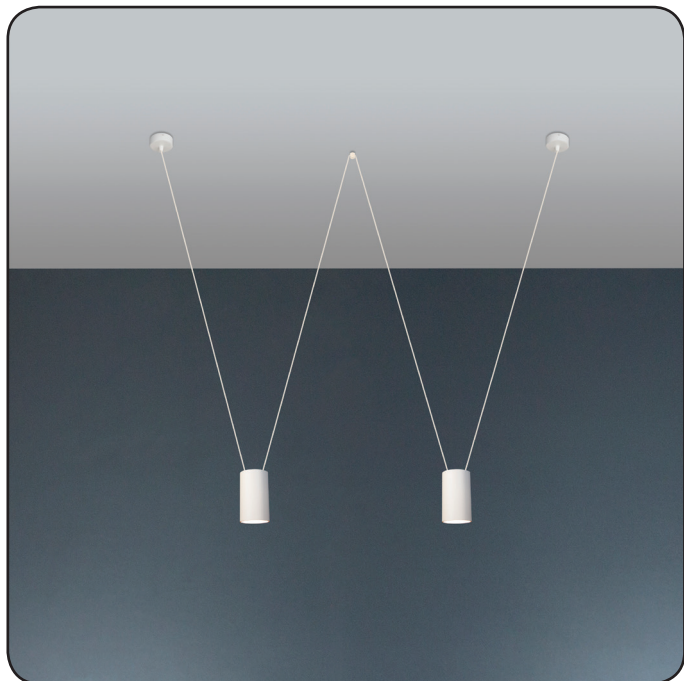

Suspension lamp

Imperium Light

ACCENT

I39210.01.01

Height:	100 cm
Diameter:	5.6 cm
Height of lampshade:	9.5 cm
Lampholder / Socket:	MR16 GU10
Number of light sources:	2
Max. wattage:	50 W (watts)
Voltage:	230 V (volt)
Material:	metal
Color:	white
Lamp included:	no
Protection class:	IP20