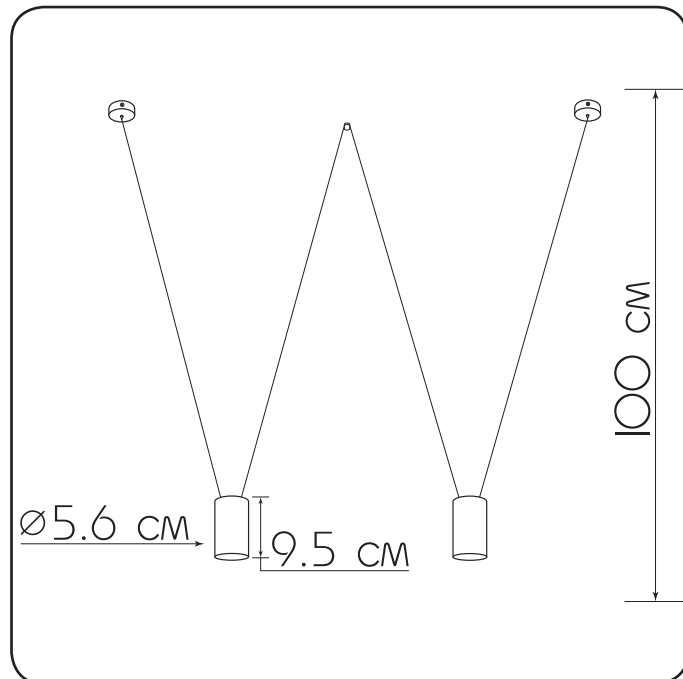

Suspension lamp

Imperium Light

ACCENT

I39210.01.01

Height:	100 cm
Diameter:	5.6 cm
Height of lampshade:	9.5 cm
Lampholder / Socket:	MR16 GU10
Number of light sources:	2
Max. wattage:	50 W (watts)
Voltage:	230 V (volt)
Material:	metal
Color:	white
Lamp included:	no
Protection class:	IP20