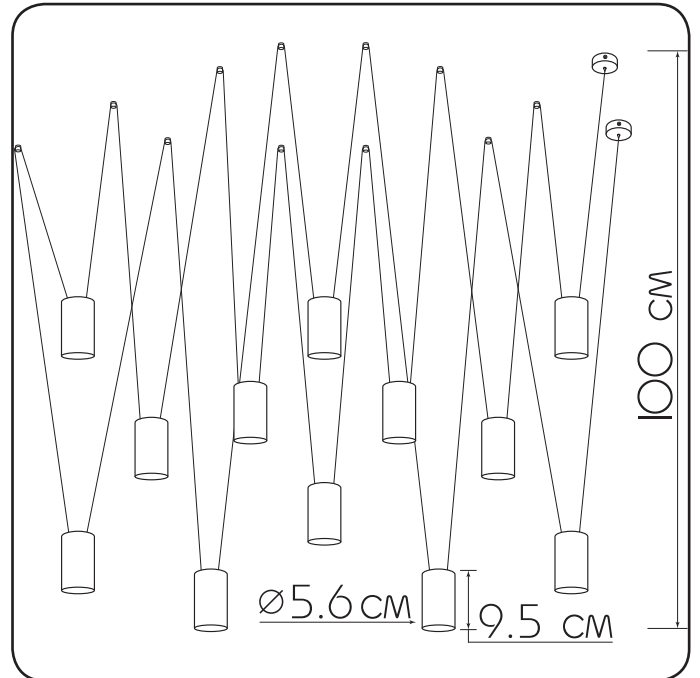

## Suspension lamp

Imperium Light

## ACCENT

1391210.05.05

Height:	100 cm
Diameter:	5.6 cm
Height of lampshade:	9.5 cm
Lampholder / Socket:	MR16 GU10
Number of light sources:	12
Max. wattage:	50 W (watts)
Voltage:	230 V (volt)
Material:	metal
Color:	black
Lamp included:	no
Protection class:	IP20