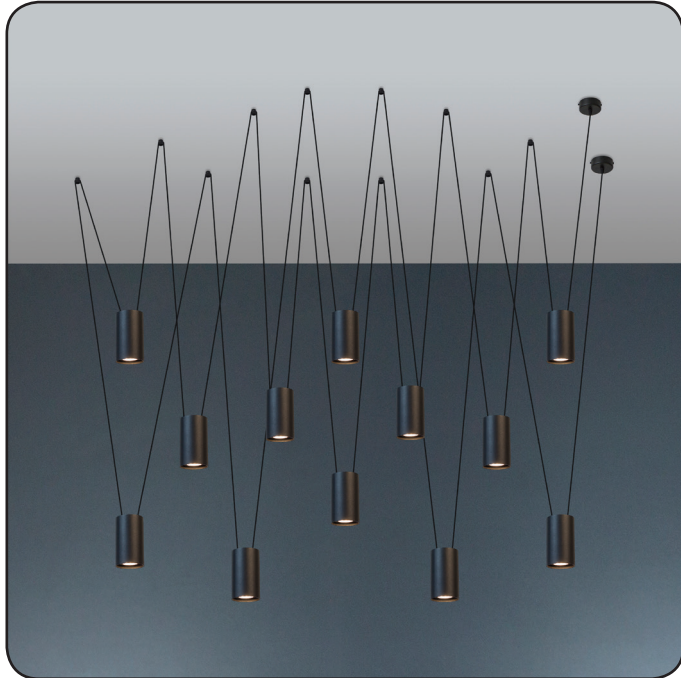

## Suspension lamp

Imperium Light

## ACCENT

1391210.05.05

Height:	100 cm
Diameter:	5.6 cm
Height of lampshade:	9.5 cm
Lampholder / Socket:	MR16 GU10
Number of light sources:	12
Max. wattage:	50 W (watts)
Voltage:	230 V (volt)
Material:	metal
Color:	black
Lamp included:	no
Protection class:	IP20