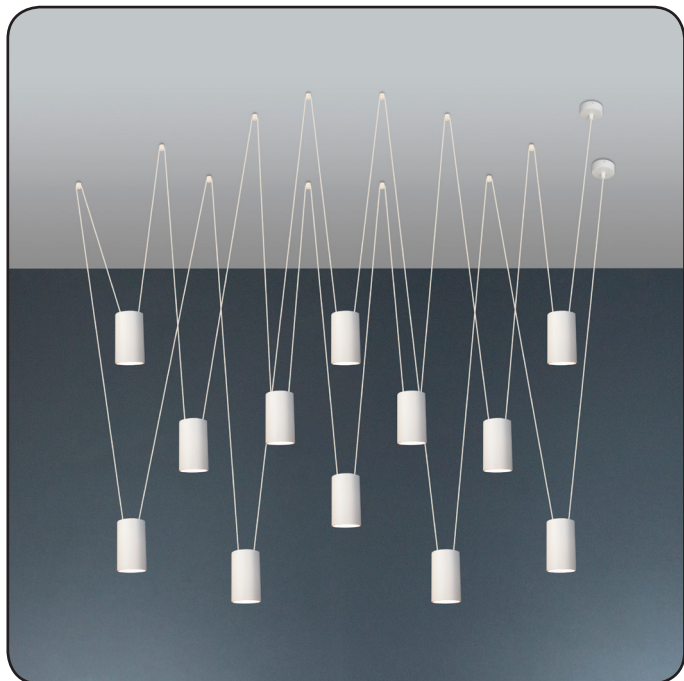

Suspension lamp

Imperium Light

ACCENT

1391210.01.01

Height:	100 cm
Diameter:	5.6 cm
Height of lampshade:	9.5 cm
Lampholder / Socket:	MR16 GU10
Number of light sources:	12
Max. wattage:	50 W (watts)
Voltage:	230 V (volt)
Material:	metal
Color:	white
Lamp included:	no
Protection class:	IP20