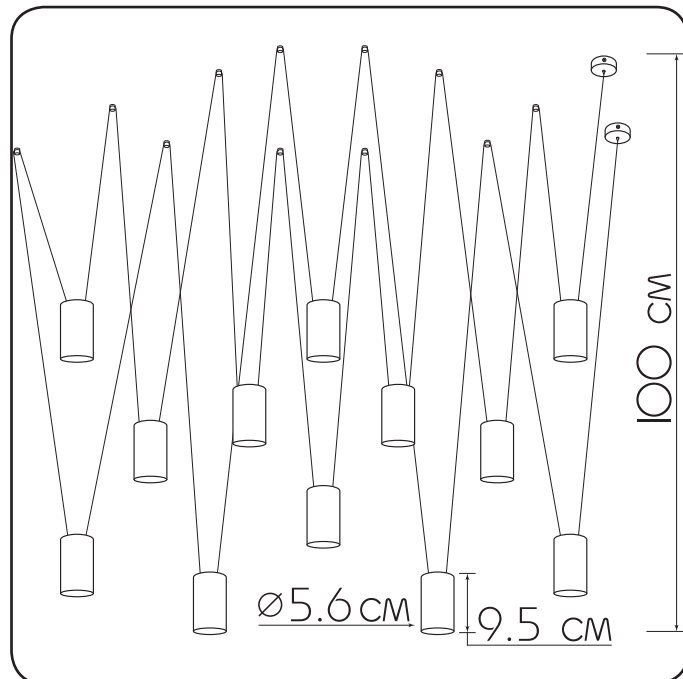

Suspension lamp

Imperium Light

ACCENT

1391210.01.01

Height:	100 cm
Diameter:	5.6 cm
Height of lampshade:	9.5 cm
Lampholder / Socket:	MR16 GU10
Number of light sources:	12
Max. wattage:	50 W (watts)
Voltage:	230 V (volt)
Material:	metal
Color:	white
Lamp included:	no
Protection class:	IP20