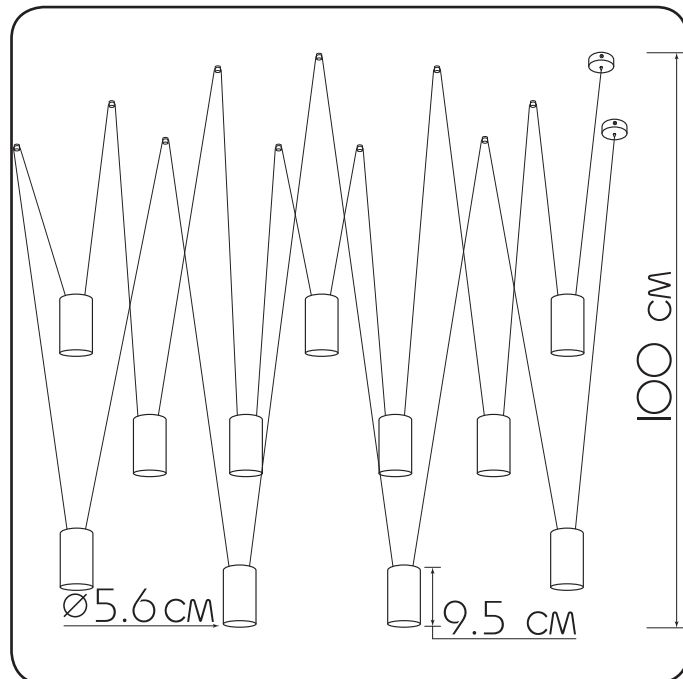

Suspension lamp

Imperium Light

ACCENT

139110.05.05

Height:	100 cm
Diameter:	5.6 cm
Height of lampshade:	9.5 cm
Lampholder / Socket:	MR16 GU10
Number of light sources:	12
Max. wattage:	50 W (watts)
Voltage:	230 V (volt)
Material:	metal
Color:	black
Lamp included:	no
Protection class:	IP20