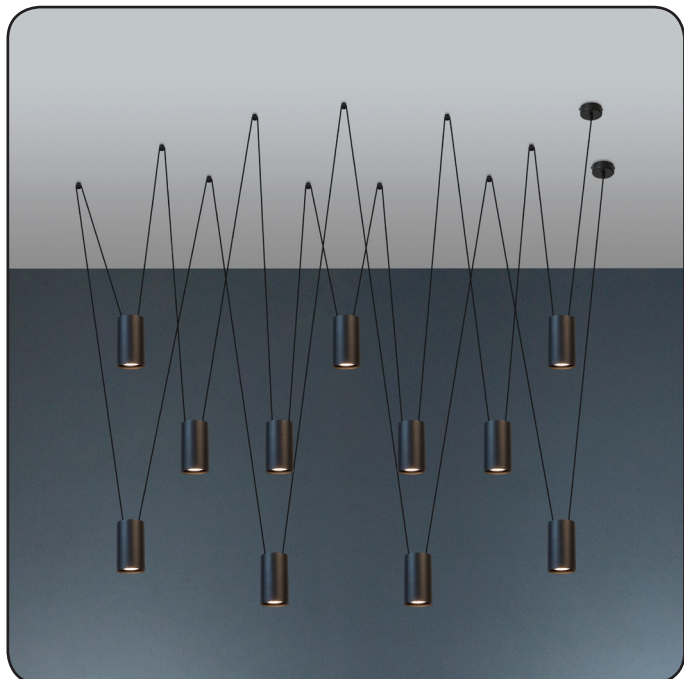

Suspension lamp

Imperium Light

ACCENT

139110.05.05

Height:	100 cm
Diameter:	5.6 cm
Height of lampshade:	9.5 cm
Lampholder / Socket:	MR16 GU10
Number of light sources:	12
Max. wattage:	50 W (watts)
Voltage:	230 V (volt)
Material:	metal
Color:	black
Lamp included:	no
Protection class:	IP20