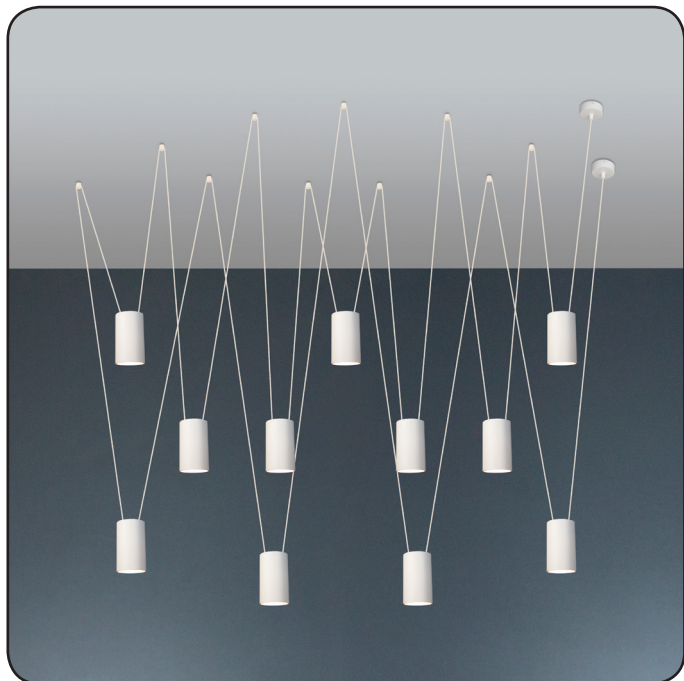

Suspension lamp

Imperium Light

ACCENT

139110.01.01

Height:	100 cm
Diameter:	5.6 cm
Height of lampshade:	9.5 cm
Lampholder / Socket:	MR16 GU10
Number of light sources:	11
Max. wattage:	50 W (watts)
Voltage:	230 V (volt)
Material:	metal
Color:	white
Lamp included:	no
Protection class:	IP20