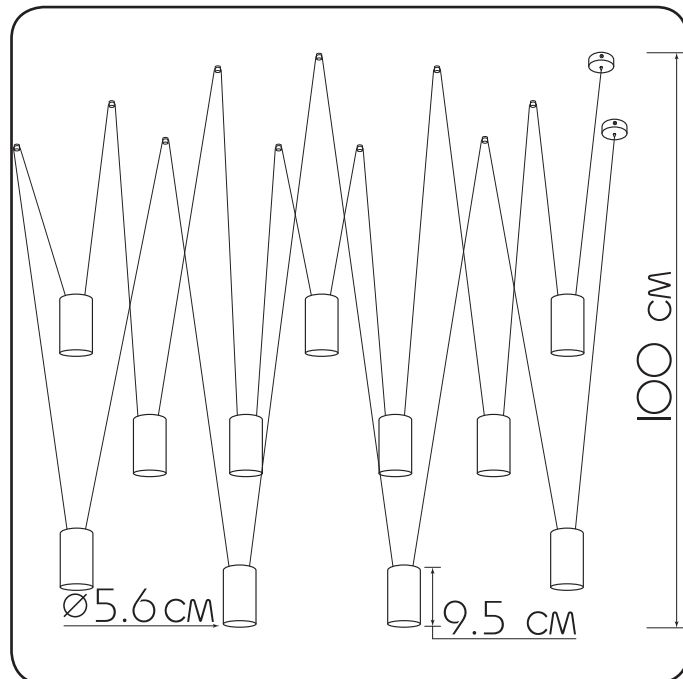

Suspension lamp

Imperium Light

ACCENT

139110.01.01

Height:	100 cm
Diameter:	5.6 cm
Height of lampshade:	9.5 cm
Lampholder / Socket:	MR16 GU10
Number of light sources:	11
Max. wattage:	50 W (watts)
Voltage:	230 V (volt)
Material:	metal
Color:	white
Lamp included:	no
Protection class:	IP20