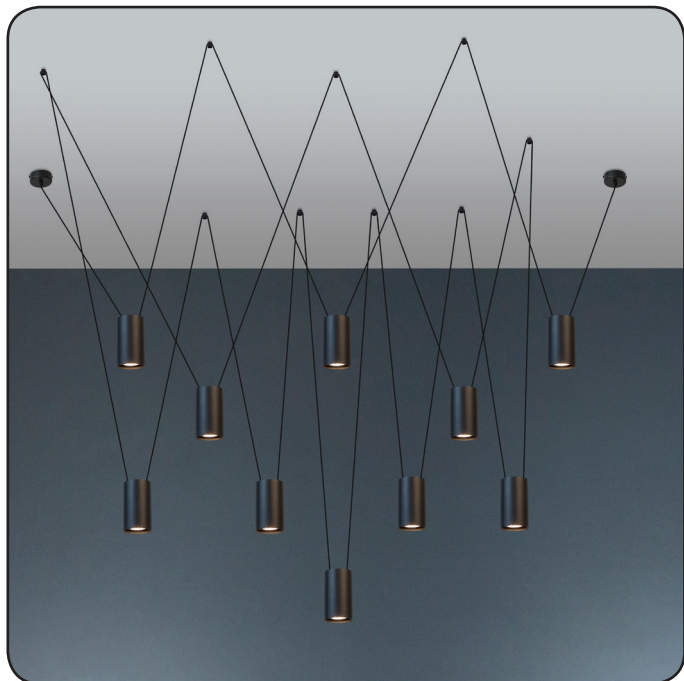

Suspension lamp

Imperium Light

ACCENT

1391010.05.05

Height:	100 cm
Diameter:	5.6 cm
Height of lampshade:	9.5 cm
Lampholder / Socket:	MR16 GU10
Number of light sources:	10
Max. wattage:	50 W (watts)
Voltage:	230 V (volt)
Material:	metal
Color:	black
Lamp included:	no
Protection class:	IP20