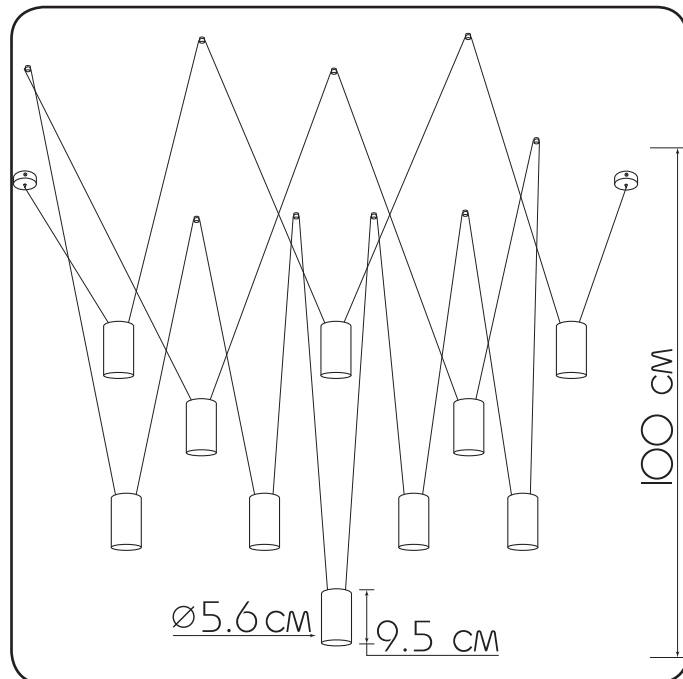

Suspension lamp

Imperium Light

ACCENT

1391010.05.05

Height:	100 cm
Diameter:	5.6 cm
Height of lampshade:	9.5 cm
Lampholder / Socket:	MR16 GU10
Number of light sources:	10
Max. wattage:	50 W (watts)
Voltage:	230 V (volt)
Material:	metal
Color:	black
Lamp included:	no
Protection class:	IP20