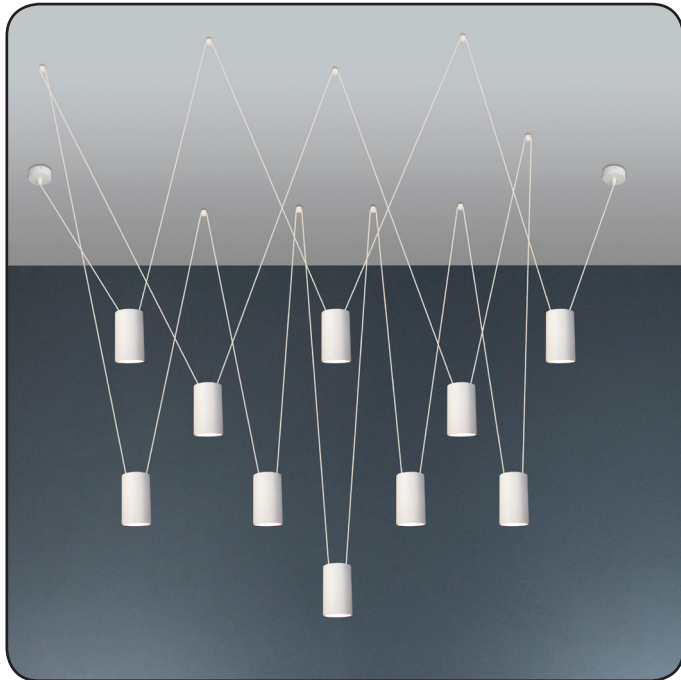

Suspension lamp

Imperium Light

ACCENT

1391010.01.01

Height:	100 cm
Diameter:	5.6 cm
Height of lampshade:	9.5 cm
Lampholder / Socket:	MR16 GU10
Number of light sources:	10
Max. wattage:	50 W (watts)
Voltage:	230 V (volt)
Material:	metal
Color:	white
Lamp included:	no
Protection class:	IP20