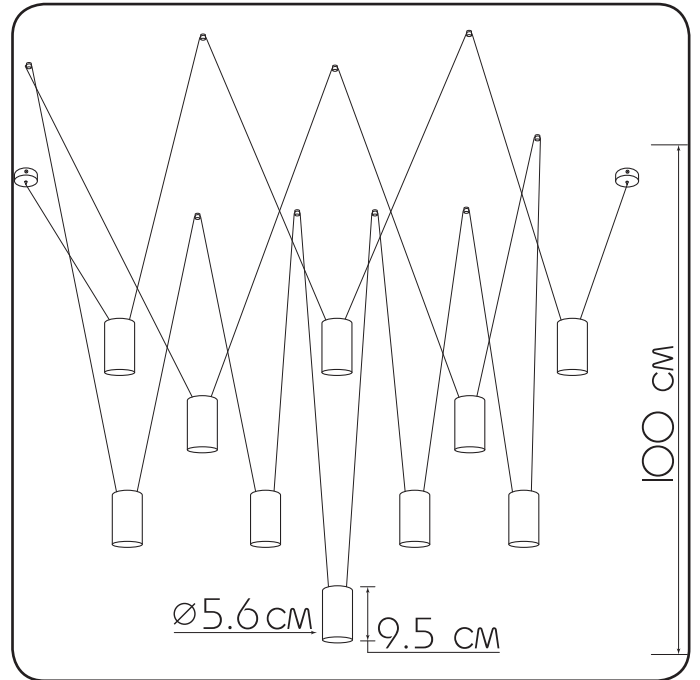

Suspension lamp

Imperium Light

ACCENT

1391010.01.01

Height:	100 cm
Diameter:	5.6 cm
Height of lampshade:	9.5 cm
Lampholder / Socket:	MR16 GU10
Number of light sources:	10
Max. wattage:	50 W (watts)
Voltage:	230 V (volt)
Material:	metal
Color:	white
Lamp included:	no
Protection class:	IP20