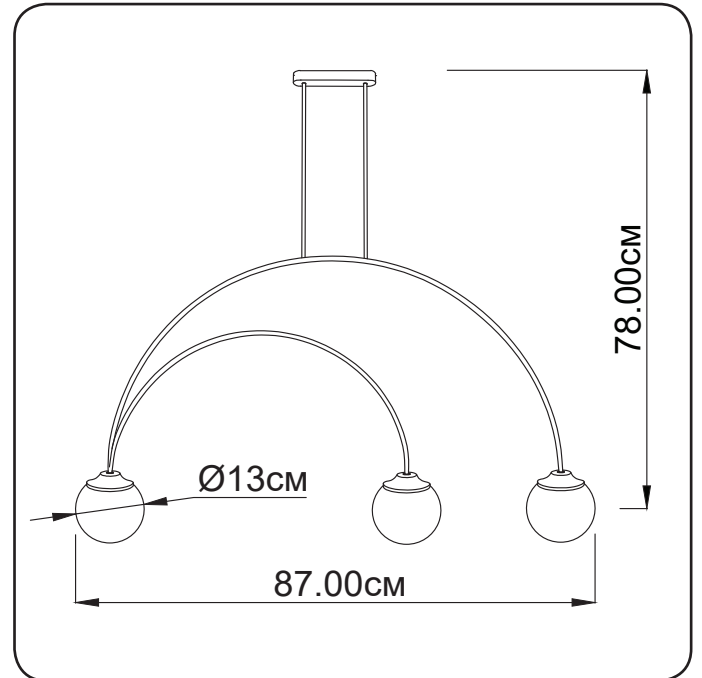

## Suspension lamp

Imperium Light

## Moon

14387.05.23

Height:	78 cm
Width:	87 cm
Diameter of lampshade:	13 cm
Lampholder / Socket:	E14-3
Max. wattage:	60 W
Voltage:	230 V
Material:	metal/ glass
Color:	black/ brown
Lamp included:	no
Protection class:	IP20