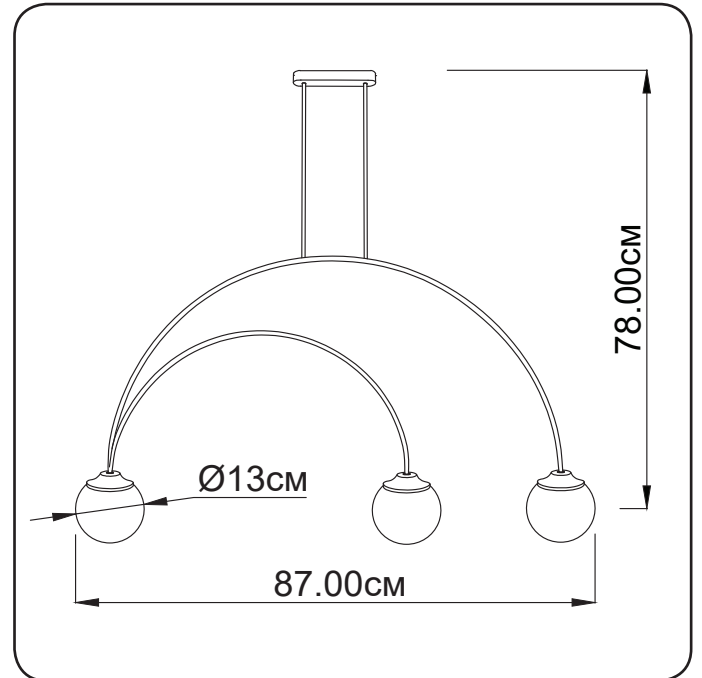

Suspension lamp

Imperium Light

Moon

114387.05.01

Height:	78 cm
Width:	87 cm
Diameter of lampshade:	13 cm
Lampholder / Socket:	E14-3
Max. wattage:	60 W
Voltage:	230 V
Material:	metal/ glass
Color:	black/ white
Lamp included:	no
Protection class:	IP20