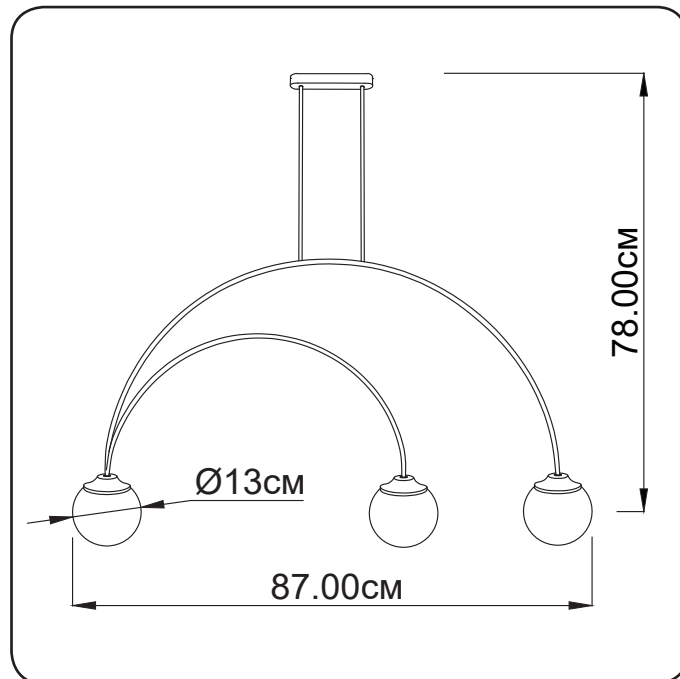

## Suspension lamp

Imperium Light

## Moon

14387.05.00

Height:	78 cm
Width:	87 cm
Diameter of lampshade:	13 cm
Lampholder / Socket:	E14-3
Max. wattage:	60 W
Voltage:	230 V
Material:	metal/ glass
Color:	black/ transparent
Lamp included:	no
Protection class:	IP20