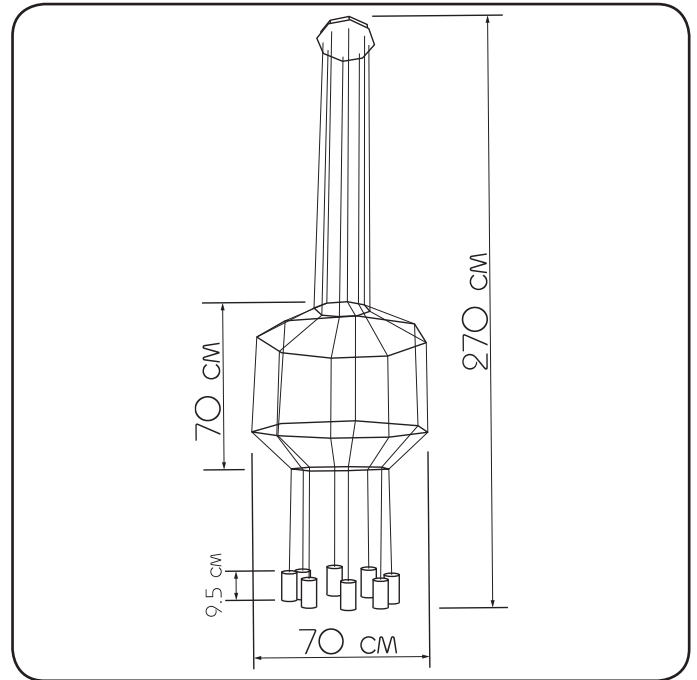

Suspension lamp

Imperium Light

Peking

1138270.05.05

Height:	270 cm
Width:	70 cm
Lampholder / Socket:	MR16 GU10 – 8
Max. wattage:	50 W
Voltage:	230 V
Material:	metal
Color:	black
Lamp included:	no
Protection class:	IP20