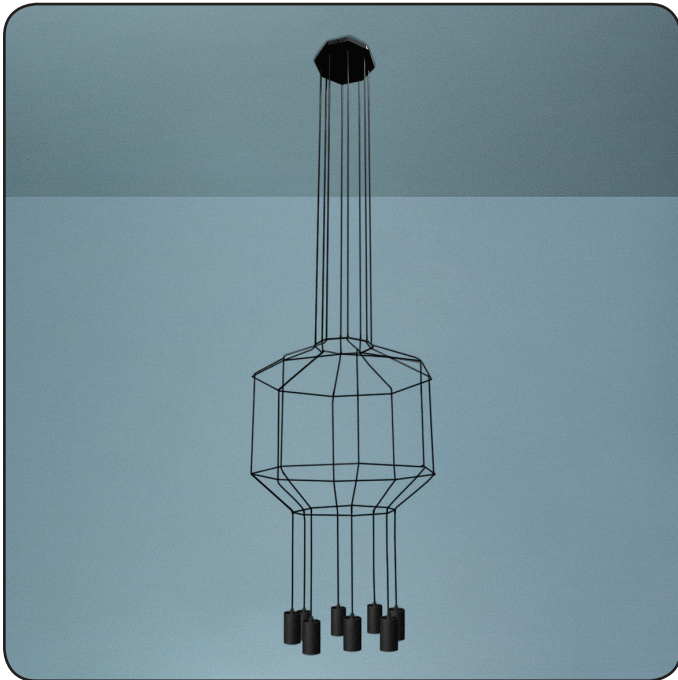

Suspension lamp

Imperium Light

Peking

1138270.05.05

Height:	270 cm
Width:	70 cm
Lampholder / Socket:	MR16 GU10 – 8
Max. wattage:	50 W
Voltage:	230 V
Material:	metal
Color:	black
Lamp included:	no
Protection class:	IP20