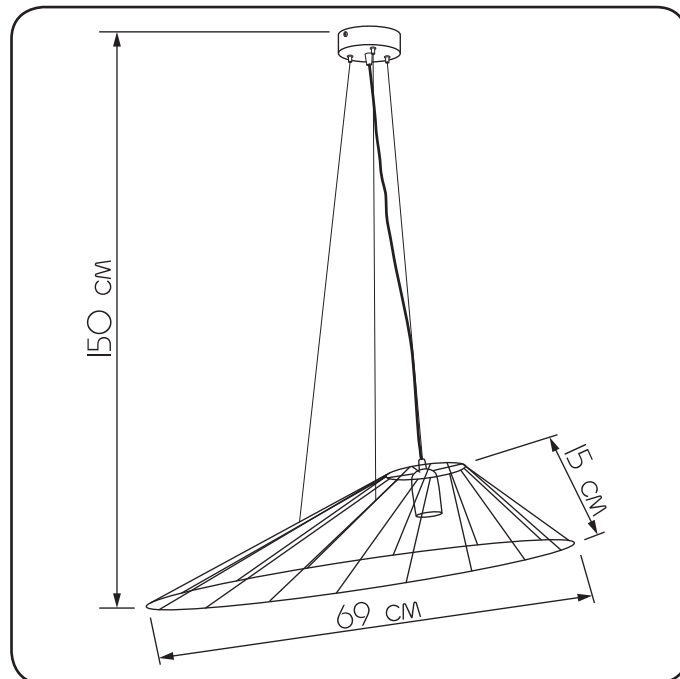

Suspension lamp

Imperium Light

Milan

103155.05.05

Height:	150 cm
Width:	55 cm
Length:	69 cm
Height of lampshade:	15 cm
Lampholder / Socket:	E27
Number of light source:	1
Max. wattage:	60 W
Voltage:	230 V
Material:	metal
Color:	black
Lamp included:	no
Protection class:	IP20