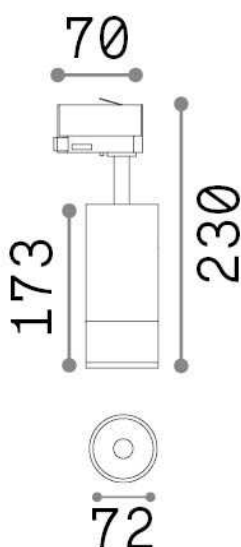

General info

Technical - Spotlights and Tracks

Ean	8021696322100
Item	EOS 25W 4000K ON-OFF BK
Installation	Spotlights and Tracks
Guarantee	5 years
Gross weight	1.16 kg
Volume	0.003276 m ³

Technical info

Net weight	1.1 kg
Insulation class	I
Protection index	IP20
Compliance	CE
Operating temperature	0° ~ +40 °C
Full load efficiency	X
Dimmer	NO, On-Off
Power output	220-240 V AC 50/60 Hz
Power supply	In-built, included Replaceable (by qualified operators only), electronic
Adjustability	vert. 0°-90° , orizz. 0°-355°
Accessories not included	Single connection on-off, Link on-off profile

Source info

Integrated source	Integrated LED module
Replaceable source	Replaceable (by qualified operators only)
Power	25 W
Emission	Direct
Max consumption	max 25,00 W
Features LED	LED COB BRIDGELUX
CCT LED	4000 K
Duration LED (t. 25°c)	30000 h
CRI	> 90
SDCM	3
Light beam	20-55°
Light beam flux	2700 lm
Useful light flux	2430 lm