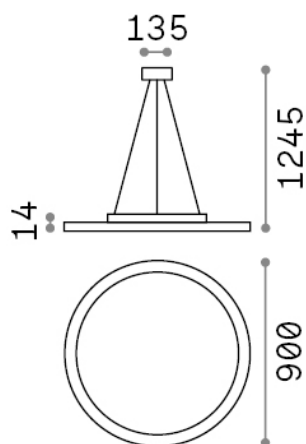

Fly

General info

Indoor - Suspensions

Ean	8021696308036
Item	FLY SLIM SP D90 4000K
Installation	Suspensions
Guarantee	5 years
Gross weight	16 kg
Volume	-

Technical info

Net weight	14.5 kg
Insulation class	I
Protection index	IP40
Compliance	CE
Operating temperature	0° ~ +40 °C
Dimmer	Non-dimmable, On-Off
Power output	220-240 V AC 50/60 Hz
Power supply	In-built, included Replaceable (by qualified operators only), electronic, tridonic/osram
Accessories not included	Dimmable driver, upright module

Source info

Integrated source	Integrated LED module
Replaceable source	Replaceable (by qualified operators only)
Power	65 W
Emission	Direct
Max consumption	max 65,00 W
Features LED	LED SMD SAMSUNG
CCT	4000 K
Duration LED (t. 25°C)	50000 h
CRI	> 80
SDCM	3
Light beam	87°
UGR Maximum	< 19
Light beam flux	9900 lm
Useful light flux	7920 lm
Photobiological risk	1