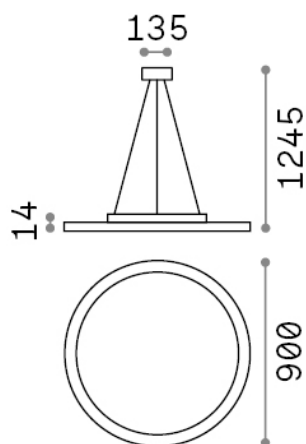

Fly

General info

Indoor - Suspensions

Ean	8021696308029
Item	FLY SLIM SP D90 3000K
Installation	Suspensions
Guarantee	5 years
Gross weight	16 kg
Volume	-

Technical info

Net weight	14.5 kg
Insulation class	I
Protection index	IP40
Compliance	CE
Operating temperature	0° ~ +40 °C
Dimmer	Non-dimmable, On-Off
Power output	220-240 V AC 50/60 Hz
Power supply	In-built, included Replaceable (by qualified operators only), electronic, tridonic/osram
Accessories not included	Dimmable driver, upright module

Source info

Integrated source	Integrated LED module
Replaceable source	Replaceable (by qualified operators only)
Power	65 W
Emission	Direct
Max consumption	max 65,00 W
Features LED	LED SMD SAMSUNG
CCT	3000 K
Duration LED (t. 25°C)	50000 h
CRI	> 80
SDCM	3
Light beam	87°
UGR Maximum	< 19
Light beam flux	9400 lm
Useful light flux	7490 lm
Photobiological risk	1