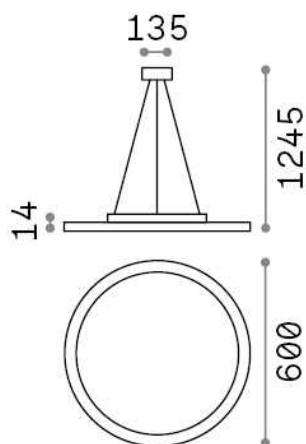

Fly

General info

Indoor - Suspensions

Ean	8021696308012
Item	FLY SLIM SP D60 4000K
Installation	Suspensions
Guarantee	5 years
Gross weight	8.8 kg
Volume	-

Technical info

Net weight	7.3 kg
Insulation class	I
Protection index	IP40
Compliance	CE
Operating temperature	0° ~ +40 °C
Dimmer	Non-dimmable, On-Off
Power output	220-240 V AC 50/60 Hz
Power supply	In-built, included Replaceable (by qualified operators only), electronic, tridonic
Accessories not included	Dimmable driver, upright module

Source info

Integrated source	Integrated LED module
Replaceable source	Replaceable (by qualified operators only)
Power	53 W
Emission	Direct
Max consumption	max 53,00 W
Features LED	LED SMD SAMSUNG
CCT	4000 K
Duration LED (t. 25°C)	50000 h
CRI	> 80
SDCM	3
Light beam	87°
UGR Maximum	< 19
Light beam flux	8000 lm
Useful light flux	6390 lm
Photobiological risk	1