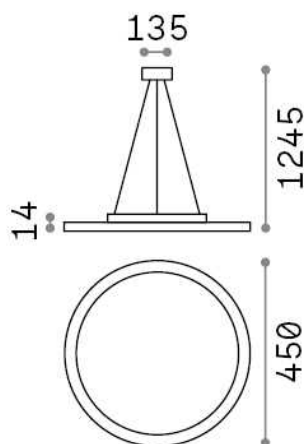

Fly

General info

Indoor - Suspensions

Ean	8021696307992
Item	FLY SLIM SP D45 4000K
Installation	Suspensions
Guarantee	5 years
Gross weight	5.92 kg
Volume	-

Technical info

Net weight	5.25 kg
Insulation class	I
Protection index	IP40
Compliance	CE
Operating temperature	0° ~ +40 °C
Dimmer	Non-dimmable, On-Off
Power output	220-240 V AC 50/60 Hz
Power supply	In-built, included Replaceable (by qualified operators only), electronic, tridonic
Accessories not included	Dimmable driver, upright module

Source info

Integrated source	Integrated LED module
Replaceable source	Replaceable (by qualified operators only)
Power	26 W
Emission	Direct
Max consumption	max 26,00 W
Features LED	LED SMD SAMSUNG
CCT	4000 K
Duration LED (t. 25°C)	50000 h
CRI	> 80
SDCM	3
Light beam	87°
UGR Maximum	< 19
Light beam flux	3900 lm
Useful light flux	3140 lm
Photobiological risk	1