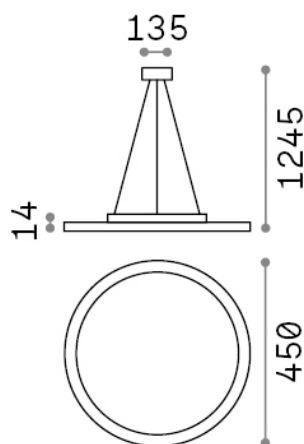

Fly

General info

Indoor - Suspensions

Ean	8021696307985
Item	FLY SLIM SP D45 3000K
Installation	Suspensions
Guarantee	5 years
Gross weight	5.92 kg
Volume	-

Technical info

Net weight	5.25 kg
Insulation class	I
Protection index	IP40
Compliance	CE
Operating temperature	0° ~ +40 °C
Dimmer	Non-dimmable, On-Off
Power output	220-240 V AC 50/60 Hz
Power supply	In-built, included Replaceable (by qualified operators only), electronic, tridonic
Accessories not included	Dimmable driver, upright module

Source info

Integrated source	Integrated LED module
Replaceable source	Replaceable (by qualified operators only)
Power	26 W
Emission	Direct
Max consumption	max 26,00 W
Features LED	LED SMD SAMSUNG
CCT	3000 K
Duration LED (t. 25°C)	50000 h
CRI	> 80
SDCM	3
Light beam	87°
UGR Maximum	< 19
Light beam flux	3700 lm
Useful light flux	2970 lm
Photobiological risk	1