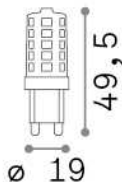

General info

Lampadine e accessori - Lampadine g9

Ean	8021696307886
Item	G9 3.5W 4000K CRI80 DIMM
Installation	-
Guarantee	5 years
Gross weight	0.02 kg
Volume	2.5e-05 m ³

Technical info

Net weight	0.02 kg
Insulation class	-
Compliance	CE
Power output	220-240 V AC 50/60 Hz
Dimmer	Dimmable, TRIAC
Power supply	Not required

Source info

Power	3,5 W
Emission	Diffuse
Max consuption	max 3,50 W
CCT	4000 K
Duration LED (t. 25°C)	15000 h
CRI	> 80
Light beam	440 lm
Useful light flux	440 lm
Photobiological risk	1
Standby power	< 0.50 W