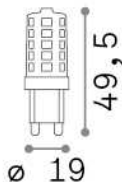

General info

Lampadine e accessori - Lampadine g9

Ean	8021696307879
Item	G9 4.0W 4000K CRI80
Installation	-
Guarantee	5 years
Gross weight	0.02 kg
Volume	2.5e-05 m ³

Technical info

Net weight	0.02 kg
Insulation class	-
Compliance	CE
Power output	220-240 V AC 50/60 Hz
Dimmer	Non-dimmable, On-Off
Power supply	Not required

Source info

Power	4 W
Emission	Diffuse
Max consumption	max 4,00 W
CCT	4000 K
Duration LED (t. 25°C)	15000 h
CRI	> 80
Light beam	530 lm
Useful light flux	530 lm
Photobiological risk	1