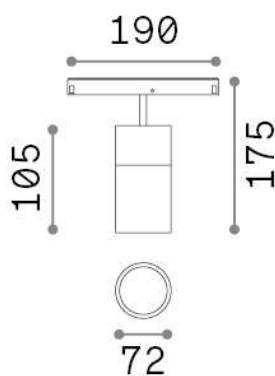

## Technical - Systems

<b>Ean</b>	8021696307596
<b>Item</b>	EGO TRACK SINGLE 26W 3000K DALI WH
<b>Installation</b>	Systems
<b>Guarantee</b>	5 years
<b>Gross weight</b>	0.87 kg
<b>Volume</b>	0.003537 m <sup>3</sup>

## Technical info

<b>Net weight</b>	0.7 kg
<b>Insulation class</b>	III
<b>Protection index</b>	IP20
<b>Compliance</b>	CE
<b>Operating temperature</b>	0° ~ +40 °C
<b>Dimmer</b>	Dimmable, DALI
<b>Power output</b>	48 V DC
<b>Power supply</b>	Required, remoted, not included NO
<b>Adjustability</b>	vert. 0°-90° , orizz. 0°-335°
<b>Accessories not included</b>	Ego profile