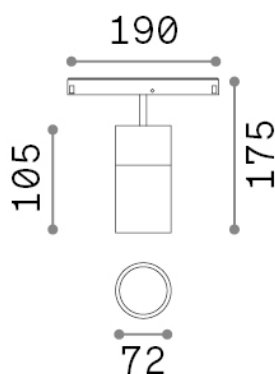

Ego

General info

Technical - Systems

Ean	8021696307572
Item	EGO TRACK SINGLE 26W 3000K 1-10V WH
Installation	Systems
Guarantee	5 years
Gross weight	0.87 kg
Volume	0.003537 m ³

Technical info

Net weight	0.7 kg
Insulation class	III
Protection index	IP20
Compliance	CE
Operating temperature	0° ~ +40 °C
Dimmer	Dimmable, 1-10V
Power output	48 V DC
Power supply	Required, remoted, not included NO
Adjustability	vert. 0°-90° , orizz. 0°-335°
Accessories not included	Ego profile

Source info

Integrated source	Integrated LED module
Replaceable source	Replaceable (by qualified operators only)
Power	26 W
Emission	Direct
Max consumption	max 26,00 W
Features LED	LED COB CITIZEN
CCT	3000 K
Duration LED (t. 25°C)	50000 h
CRI	> 90
SDCM	3
Light beam	35°
Light beam flux	2950 lm
Useful light flux	2460 lm
Photobiological risk	1
Standby power	< 0.50 W