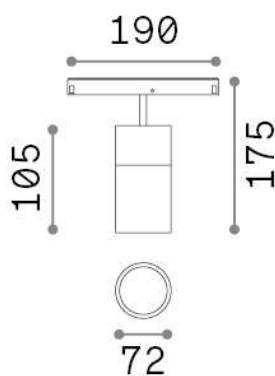

Ego

General info

Technical - Systems

Ean	8021696307565
Item	EGO TRACK SINGLE 26W 3000K 1-10V BK
Installation	Systems
Guarantee	5 years
Gross weight	0.87 kg
Volume	0.003537 m ³

Technical info

Net weight	0.7 kg
Insulation class	III
Protection index	IP20
Compliance	CE
Operating temperature	0° ~ +40 °C
Dimmer	Dimmable, 1-10V
Power output	48 V DC
Power supply	Required, remoted, not included NO
Adjustability	vert. 0°-90° , orizz. 0°-335°
Accessories not included	Ego profile

Source info

Integrated source	Integrated LED module
Replaceable source	Replaceable (by qualified operators only)
Power	26 W
Emission	Direct
Max consumption	max 26,00 W
Features LED	LED COB CITIZEN
CCT	3000 K
Duration LED (t. 25°c)	50000 h
CRI	> 90
SDCM	3
Light beam	35°
Light beam flux	2950 lm
Useful light flux	2460 lm
Photobiological risk	1
Standby power	< 0.50 W