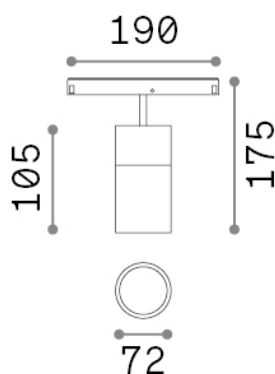

Ego

General info

Technical - Systems

Ean	8021696307558
Item	EGO TRACK SINGLE 19W 3000K ON-OFF WH
Installation	Systems
Guarantee	5 years
Gross weight	0.87 kg
Volume	0.003537 m ³

Technical info

Net weight	0.7 kg
Insulation class	III
Protection index	IP20
Compliance	CE
Operating temperature	0° ~ +40 °C
Dimmer	Non-dimmable, On-Off
Power output	48 V DC
Power supply	Required, remoted, not included NO
Adjustability	vert. 0°-90° , orizz. 0°-335°
Accessories not included	Ego profile

Source info

Integrated source	Integrated LED module
Replaceable source	Replaceable (by qualified operators only)
Power	19 W
Emission	Direct
Max consumption	max 19,00 W
Features LED	LED COB CITIZEN
CCT	3000 K
Duration LED (t. 25°C)	50000 h
CRI	> 90
SDCM	3
Light beam	35°
Light beam flux	2200 lm
Useful light flux	1830 lm
Photobiological risk	1