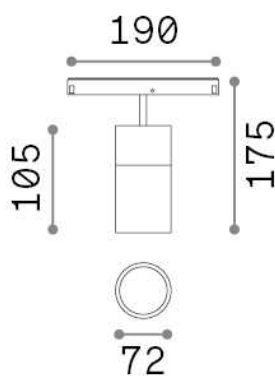

Ego

General info

Technical - Systems

Ean	8021696307541
Item	EGO TRACK SINGLE 19W 3000K DALI WH
Installation	Systems
Guarantee	5 years
Gross weight	0.87 kg
Volume	0.003537 m ³

Technical info

Net weight	0.7 kg
Insulation class	III
Protection index	IP20
Compliance	CE
Operating temperature	0° ~ +40 °C
Dimmer	Dimmable, DALI
Power output	48 V DC
Power supply	Required, remoted, not included NO
Adjustability	vert. 0°-90° , orizz. 0°-335°
Accessories not included	Ego profile

Source info

Integrated source	Integrated LED module
Replaceable source	Replaceable (by qualified operators only)
Power	19 W
Emission	Direct
Max consumption	max 19,00 W
Features LED	LED COB CITIZEN
CCT	3000 K
Duration LED (t. 25°C)	50000 h
CRI	> 90
SDCM	3
Light beam	35°
Light beam flux	2200 lm
Useful light flux	1830 lm
Photobiological risk	1
Standby power	< 0.50 W