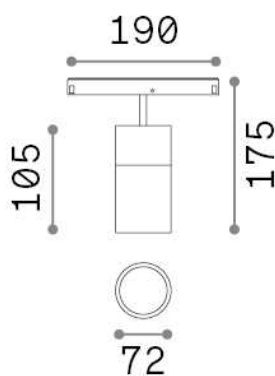

Ego

General info

Technical - Systems

Ean	8021696307534
Item	EGO TRACK SINGLE 19W 3000K DALI BK
Installation	Systems
Guarantee	5 years
Gross weight	0.87 kg
Volume	0.003537 m ³

Technical info

Net weight	0.7 kg
Insulation class	III
Protection index	IP20
Compliance	CE
Operating temperature	0° ~ +40 °C
Dimmer	Dimmable, DALI
Power output	48 V DC
Power supply	Required, remoted, not included NO
Adjustability	vert. 0°-90° , orizz. 0°-335°
Accessories not included	Ego profile

Source info

Integrated source	Integrated LED module
Replaceable source	Replaceable (by qualified operators only)
Power	19 W
Emission	Direct
Max consumption	max 19,00 W
Features LED	LED COB CITIZEN
CCT	3000 K
Duration LED (t. 25°C)	50000 h
CRI	> 90
SDCM	3
Light beam	35°
Light beam flux	2200 lm
Useful light flux	1830 lm
Photobiological risk	1
Standby power	< 0.50 W