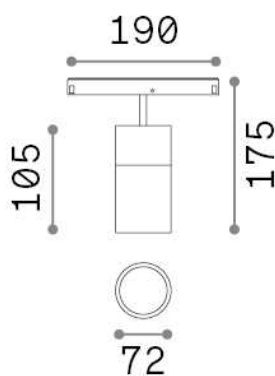

Ego

General info

Technical - Systems

Ean	8021696307510
Item	EGO TRACK SINGLE 19W 3000K 1-10V BK
Installation	Systems
Guarantee	5 years
Gross weight	0.87 kg
Volume	0.003537 m ³

Technical info

Net weight	0.7 kg
Insulation class	III
Protection index	IP20
Compliance	CE
Operating temperature	0° ~ +40 °C
Dimmer	Dimmable, 1-10V
Power output	48 V DC
Power supply	Required, remoted, not included NO
Adjustability	vert. 0°-90° , orizz. 0°-335°
Accessories not included	Ego profile

Source info

Integrated source	Integrated LED module
Replaceable source	Replaceable (by qualified operators only)
Power	19 W
Emission	Direct
Max consumption	max 19,00 W
Features LED	LED COB CITIZEN
CCT	3000 K
Duration LED (t. 25°C)	50000 h
CRI	> 90
SDCM	3
Light beam	35°
Light beam flux	2200 lm
Useful light flux	1830 lm
Photobiological risk	1
Standby power	< 0.50 W