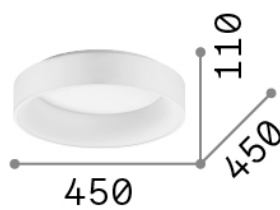

Ziggy

General info

Indoor - Ceiling lamps

Ean	8021696307206
Item	ZIGGY PL D45 NERO
Installation	Ceiling lamps
Guarantee	5 years
Gross weight	3.6 kg
Volume	0.032414 m³

Technical info

Net weight	2.5 kg
Insulation class	II
Protection index	IP20
Compliance	CE
Operating temperature	0° ~ +40 °C
Dimmer	Non-dimmable, On-Off
Power output	220-240 V AC 50/60 Hz
Power supply	In-built, included Replaceable (by qualified operators only), electronic

Source info

Integrated source	Integrated LED module
Replaceable source	Replaceable (by qualified operators only)
Power	LED 30 W
Emission	Direct
Max consumption	max 30,00 W
Features LED	LED SMD
CCT	3000 K
Duration LED (t. 25°C)	50000 h
CRI	> 80
Light beam	150°
Light beam flux	3800 lm
Useful light flux	2340 lm
Photobiological risk	1