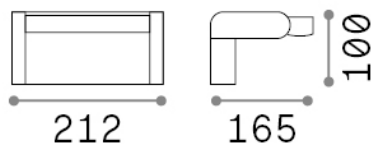

Source info

Integrated source	Integrated LED module
Replaceable source	No
Power	LED 20,5 W
Emission	Direct
Max consumption	max 20,50 W
Features LED	LED SMD
CCT	3000 K
Duration LED (t. 25°C)	50000 h
CRI	> 80
Light beam	105°
Light beam flux	2300 lm
Useful light flux	1320 lm
Photobiological risk	1