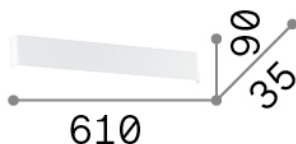

Source info

Integrated source	Integrated LED module
Replaceable source	No
Power	LED 19,5 W
Emission	Direct + Indirect
Max consumption	max 19,50 W
Features LED	LED SMD
CCT	4000 K
Duration LED (t. 25°C)	50000 h
CRI	> 80
Light beam flux	2150 lm
Useful light flux	1550 lm
Photobiological risk	1