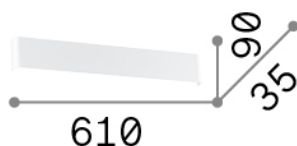

Delta

General info

Indoor - Wall lamps

Ean	8021696307015
Item	DELTA AP D061 4000K BIANCO
Installation	Wall lamps
Guarantee	5 years
Gross weight	1.25 kg
Volume	0.005805 m ³

Technical info

Net weight	0.95 kg
Insulation class	I
Protection index	IP20
Compliance	CE
Operating temperature	0° ~ +40 °C
Dimmer	Non-dimmable, On-Off
Power output	220-240 V AC 50/60 Hz
Power supply	In-built, included Replaceable (by qualified operators only), electronic

Source info

Integrated source	Integrated LED module
Replaceable source	No
Power	LED 19,5 W
Emission	Direct + Indirect
Max consumption	max 19,50 W
Features LED	LED SMD
CCT	4000 K
Duration LED (t. 25°C)	50000 h
CRI	> 80
Light beam flux	2150 lm
Useful light flux	1880 lm
Photobiological risk	1