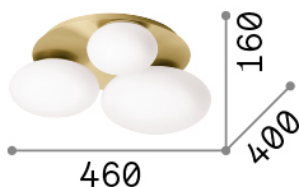

General info

Indoor - Ceiling lamps

Ean	8021696306964
Item	NINFEA PL3 BIANCO
Installation	Ceiling lamps
Guarantee	5 years
Gross weight	4.25 kg
Volume	0.0484 m ³

Technical info

Net weight	2.55 kg
Insulation class	II
Protection index	IP20
Compliance	CE
Operating temperature	0° ~ +40 °C
Dimmer	Non-dimmable
Power output	220-240 V AC
Power supply	Not required