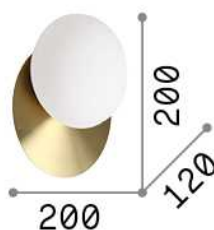

General info

Indoor - Wall lamps

Ean	8021696306940
Item	NINFEA AP1 BIANCO
Installation	Wall lamps
Guarantee	5 years
Gross weight	1.25 kg
Volume	0.008379 m ³

Technical info

Net weight	0.8 kg
Insulation class	II
Protection index	IP20
Compliance	CE
Operating temperature	0° ~ +40 °C
Dimmer	Non-dimmable
Power output	220-240 V AC
Power supply	Not required