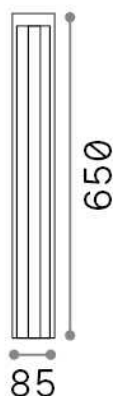

General info

Outdoor - Floor lamps

Ean	8021696306872
Item	KURT PT NERO 3000K
Installation	Floor lamps
Guarantee	5 years
Gross weight	2.2 kg
Volume	0.006002 m ³

Technical info

Net weight	1.93 kg
Insulation class	I
Protection index	IP54
Compliance	CE
Operating temperature	-
Dimmer	Non-dimmable, On-Off
Power output	100-240 V AC 50/60 Hz
Power supply	In-built, included NO, electronic

Source info

Integrated source	Integrated LED module
Replaceable source	No
Power	LED 11 W
Emission	Direct Asymmetrical
Max consumption	max 11,00 W
Features LED	LED COB
CCT	3000 K
Duration LED (t. 25°C)	30000 h
CRI	> 80
SDCM	3
Light beam flux	950 lm
Useful light flux	240 lm
Photobiological risk	1