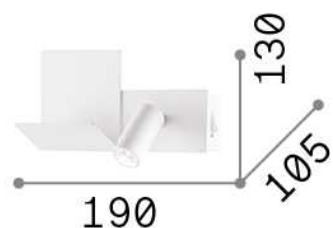

Net weight	0.7 kg
Insulation class	II
Protection index	IP20
Compliance	CE
Operating temperature	0° ~ +40 °C
Dimmer	Non-dimmable, On-Off
Power output	220-240 V AC 50/60 Hz Integrated switch button Integrated USB socket
Power supply	In-built, included Replaceable (by qualified operators only), electronic
Adjustability	vert. 0-90°, orizz. 0-180°

Source info

Integrated source	Integrated LED module
Replaceable source	Replaceable (by qualified operators only)
Power	LED 4,5 W
Emission	Direct
Max consumption	max 4,50 W
Features LED	LED SMD
CCT	3000 K
Duration LED (t. 25°C)	20000 h
CRI	> 80
Light beam	25°
Light beam flux	250 lm
Useful light flux	210 lm
Photobiological risk	2
Standby power	< 0.50 W