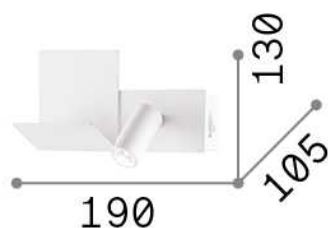

General info

Indoor - Wall lamps

Ean	8021696306810
Item	KOMODO-2 AP BIANCO
Installation	Wall lamps
Guarantee	5 years
Gross weight	0.82 kg
Volume	0.006006 m ³

Technical info

Net weight	0.7 kg
Insulation class	II
Protection index	IP20
Compliance	CE
Operating temperature	0° ~ +40 °C
Dimmer	Non-dimmable, On-Off
Power output	220-240 V AC 50/60 Hz Integrated switch button Integrated USB socket
Power supply	In-built, included Replaceable (by qualified operators only), electronic
Adjustability	vert. 0-90°, orizz. 0-180°

Source info

Integrated source	Integrated LED module
Replaceable source	Replaceable (by qualified operators only)
Power	LED 4,5 W
Emission	Direct
Max consumption	max 4,50 W
Features LED	LED SMD
CCT	3000 K
Duration LED (t. 25°C)	20000 h
CRI	> 80
Light beam	25°
Light beam flux	250 lm
Useful light flux	210 lm
Photobiological risk	2
Standby power	< 0.50 W