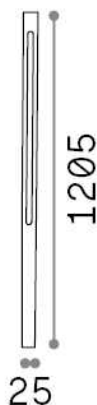

Jedi

General info

Outdoor - Floor lamps

Ean	8021696306797
Item	JEDI PT H120 ANTRACITE
Installation	Floor lamps
Guarantee	5 years
Gross weight	1.29 kg
Volume	0.00504 m ³

Technical info

Net weight	1.03 kg
Insulation class	II
Protection index	IP65
Compliance	CE
Operating temperature	-
Dimmer	Non-dimmable, On-Off
Power output	220-240 V AC 50/60 Hz
Power supply	In-built, included NO, electronic

Source info

Integrated source	Integrated LED module
Replaceable source	No
Power	LED 19 W
Emission	Direct
Max consumption	max 19,00 W
Features LED	LED SMD
CCT	3000 K
Duration LED (t. 25°C)	30000 h
CRI	> 80
Light beam flux	2250 lm
Useful light flux	900 lm
Photobiological risk	EXEMPT